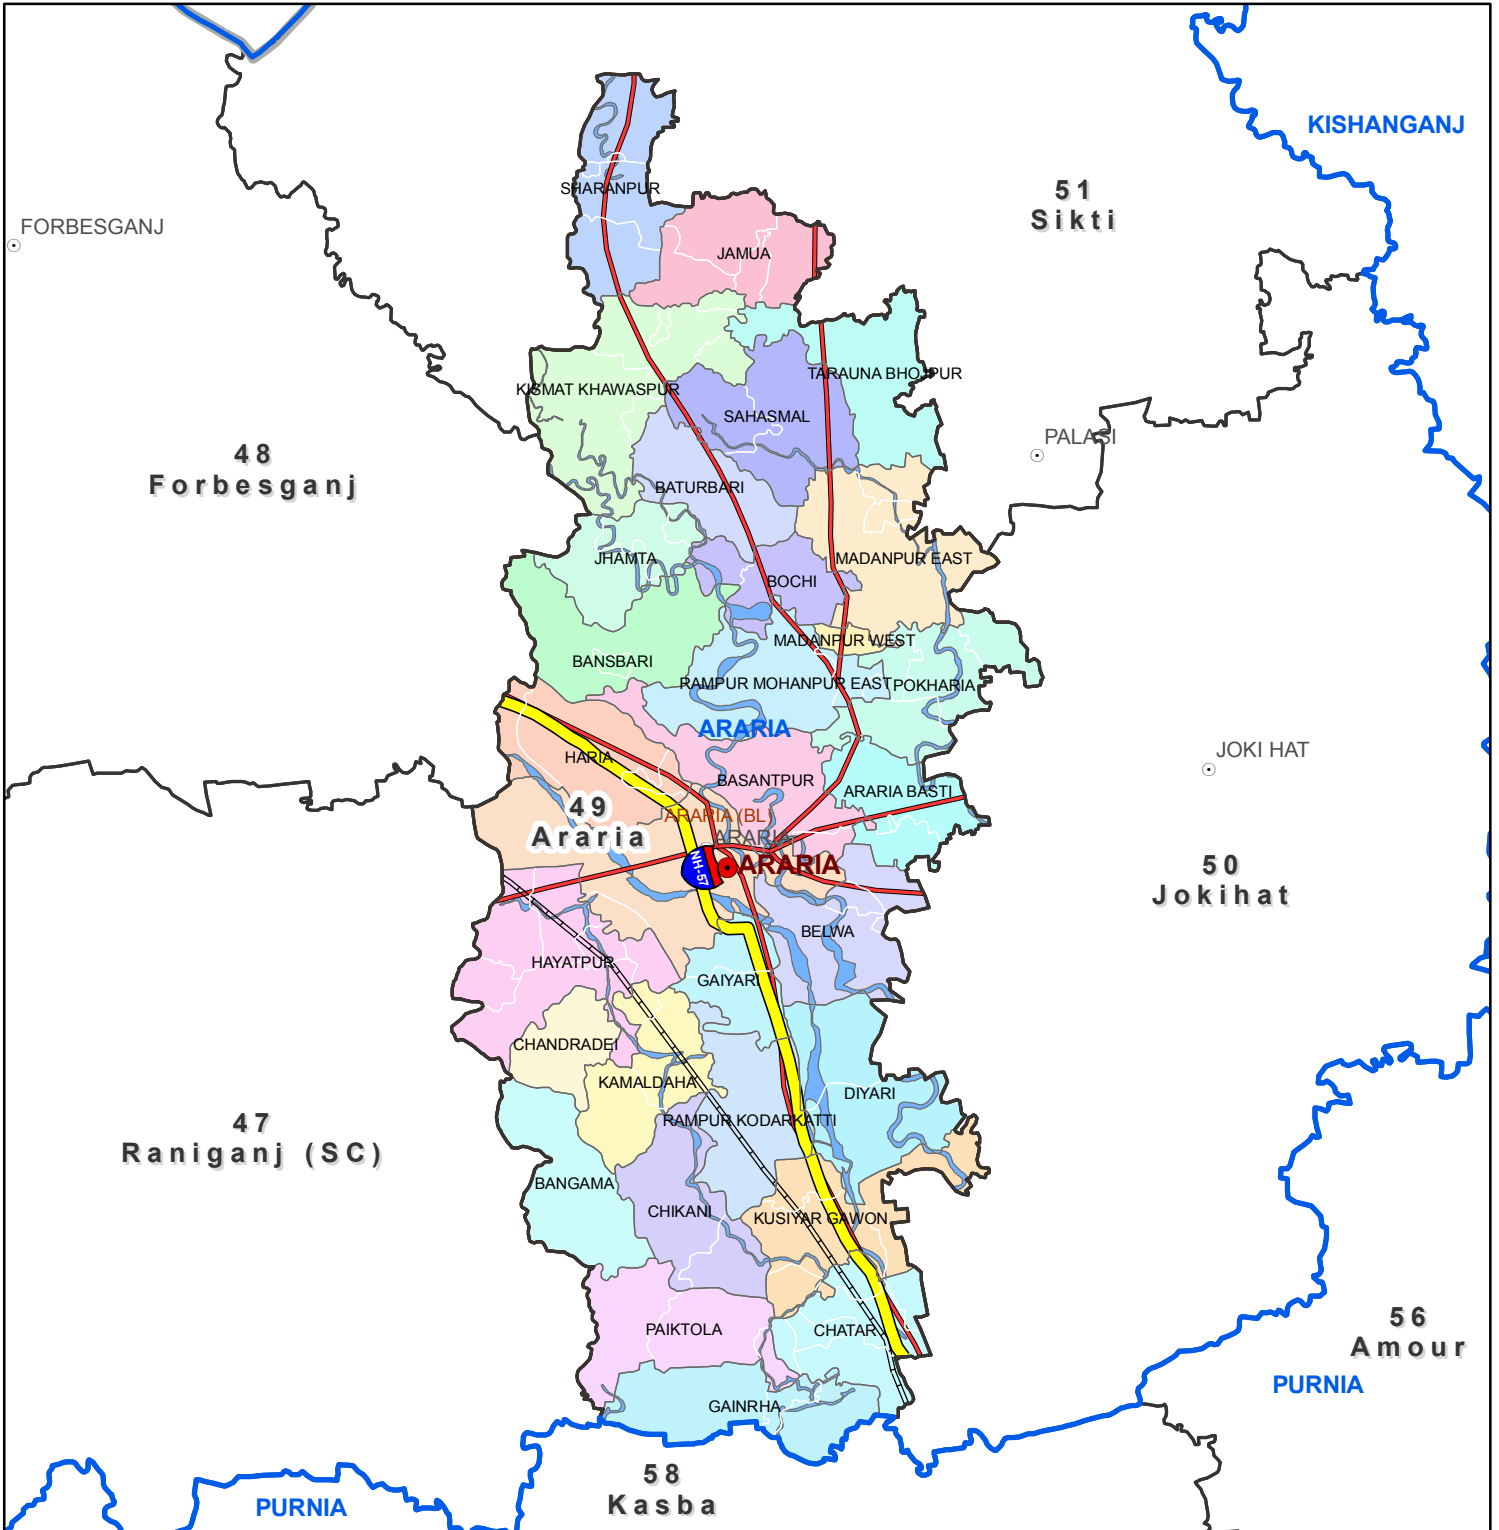

Block map  
 State : BIHAR  
 District : ARARIA  
 Block Name : ARARIA

**Legend**

District Head Quarters	AC Boundary	Railway
Sub district hqrs	Block boundary	National Highway
District Boundary	Panchayat Boundary	Other road
State Boundary	Village boundary	River

00.51 2  
 Kilometers

Map Compiled by NIC