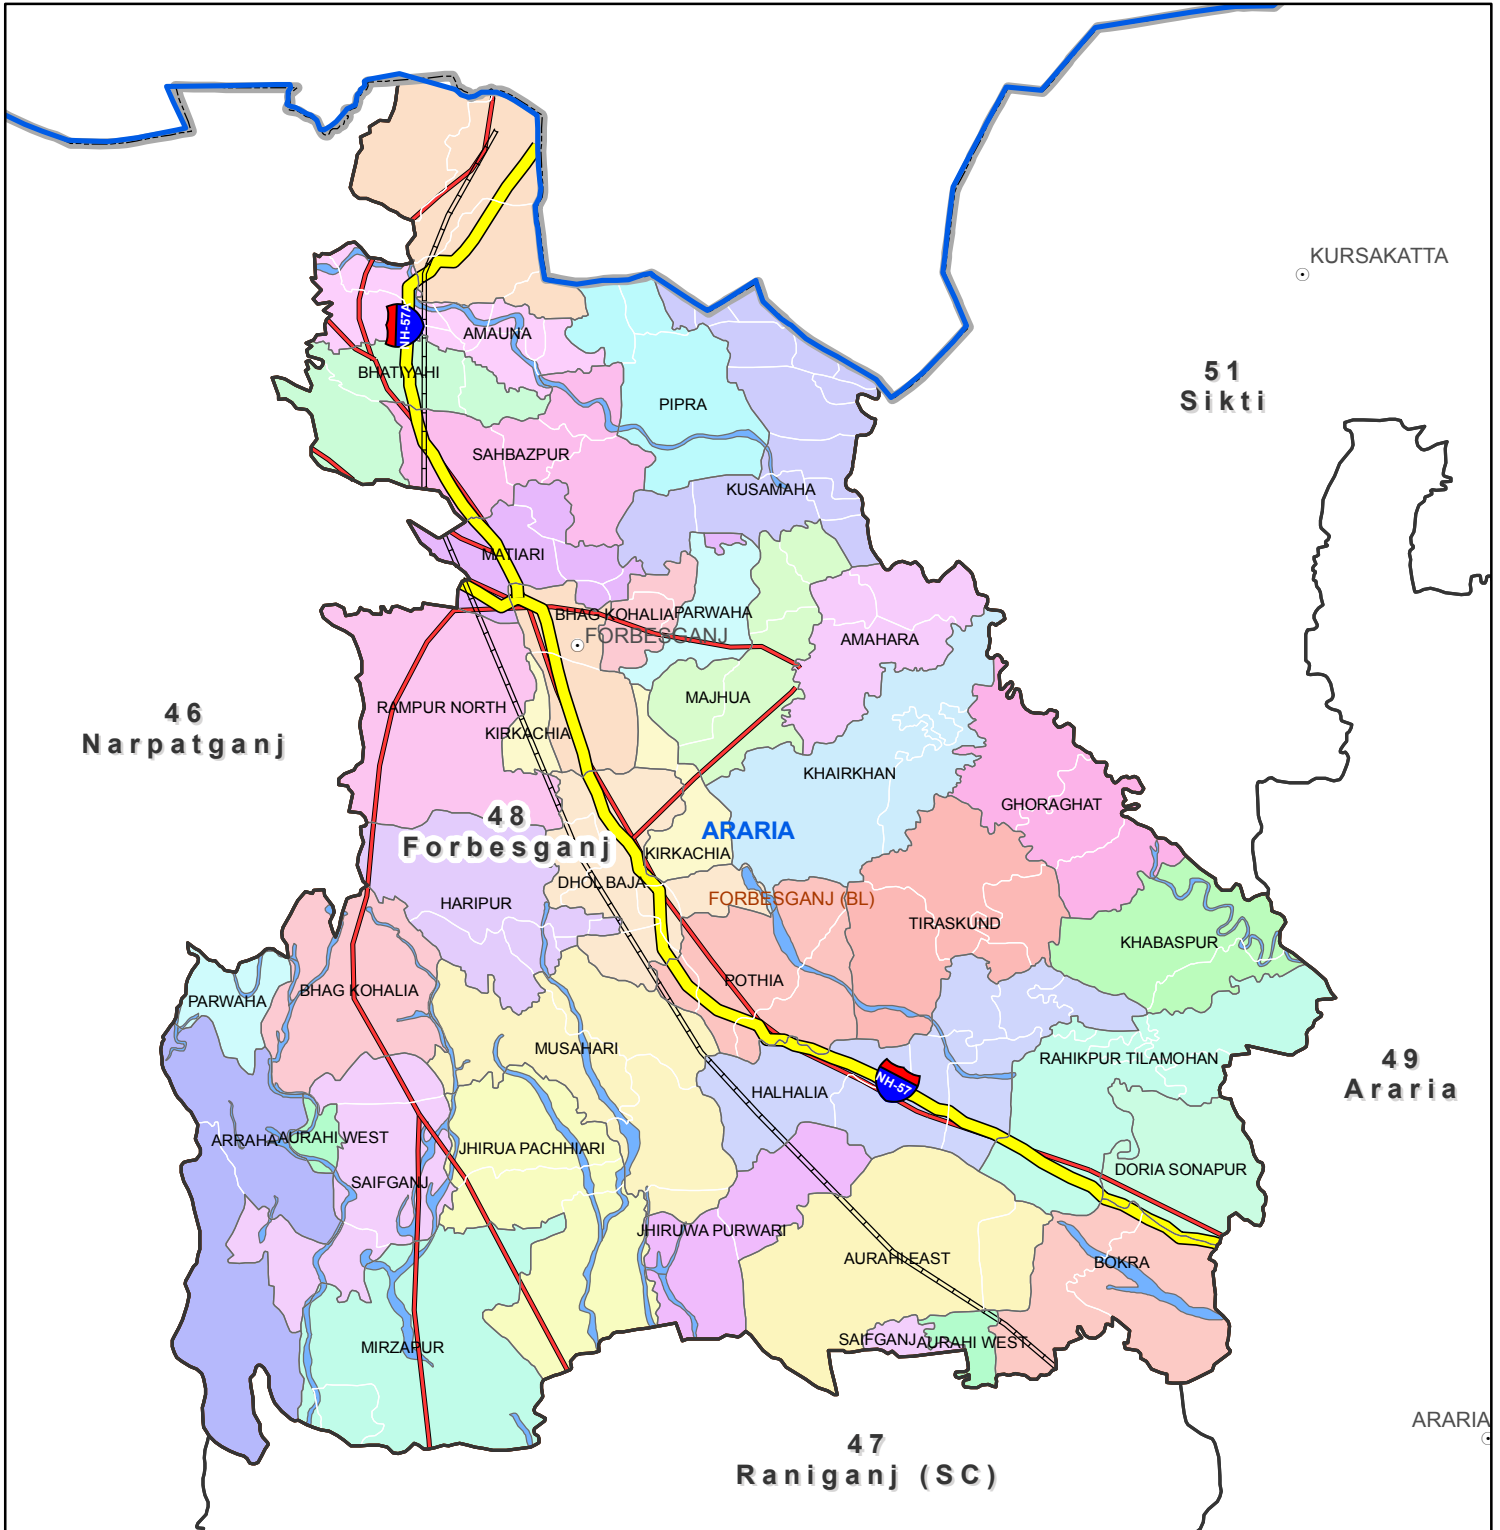

Block map
 State : BIHAR
 District : ARARIA
 Block Name : FORBESGANJ

0 0.5 1 2
 Kilometers

Map Compiled by NIC

Legend

- | | | |
|---|--------------------|------------------|
| ● District Head Quarters | AC Boundary | Railway |
| ○ Sub district hqrs | Block boundary | National Highway |
| District Boundary | Panchayat Boundary | Other road |
| State Boundary | Village boundary | River |