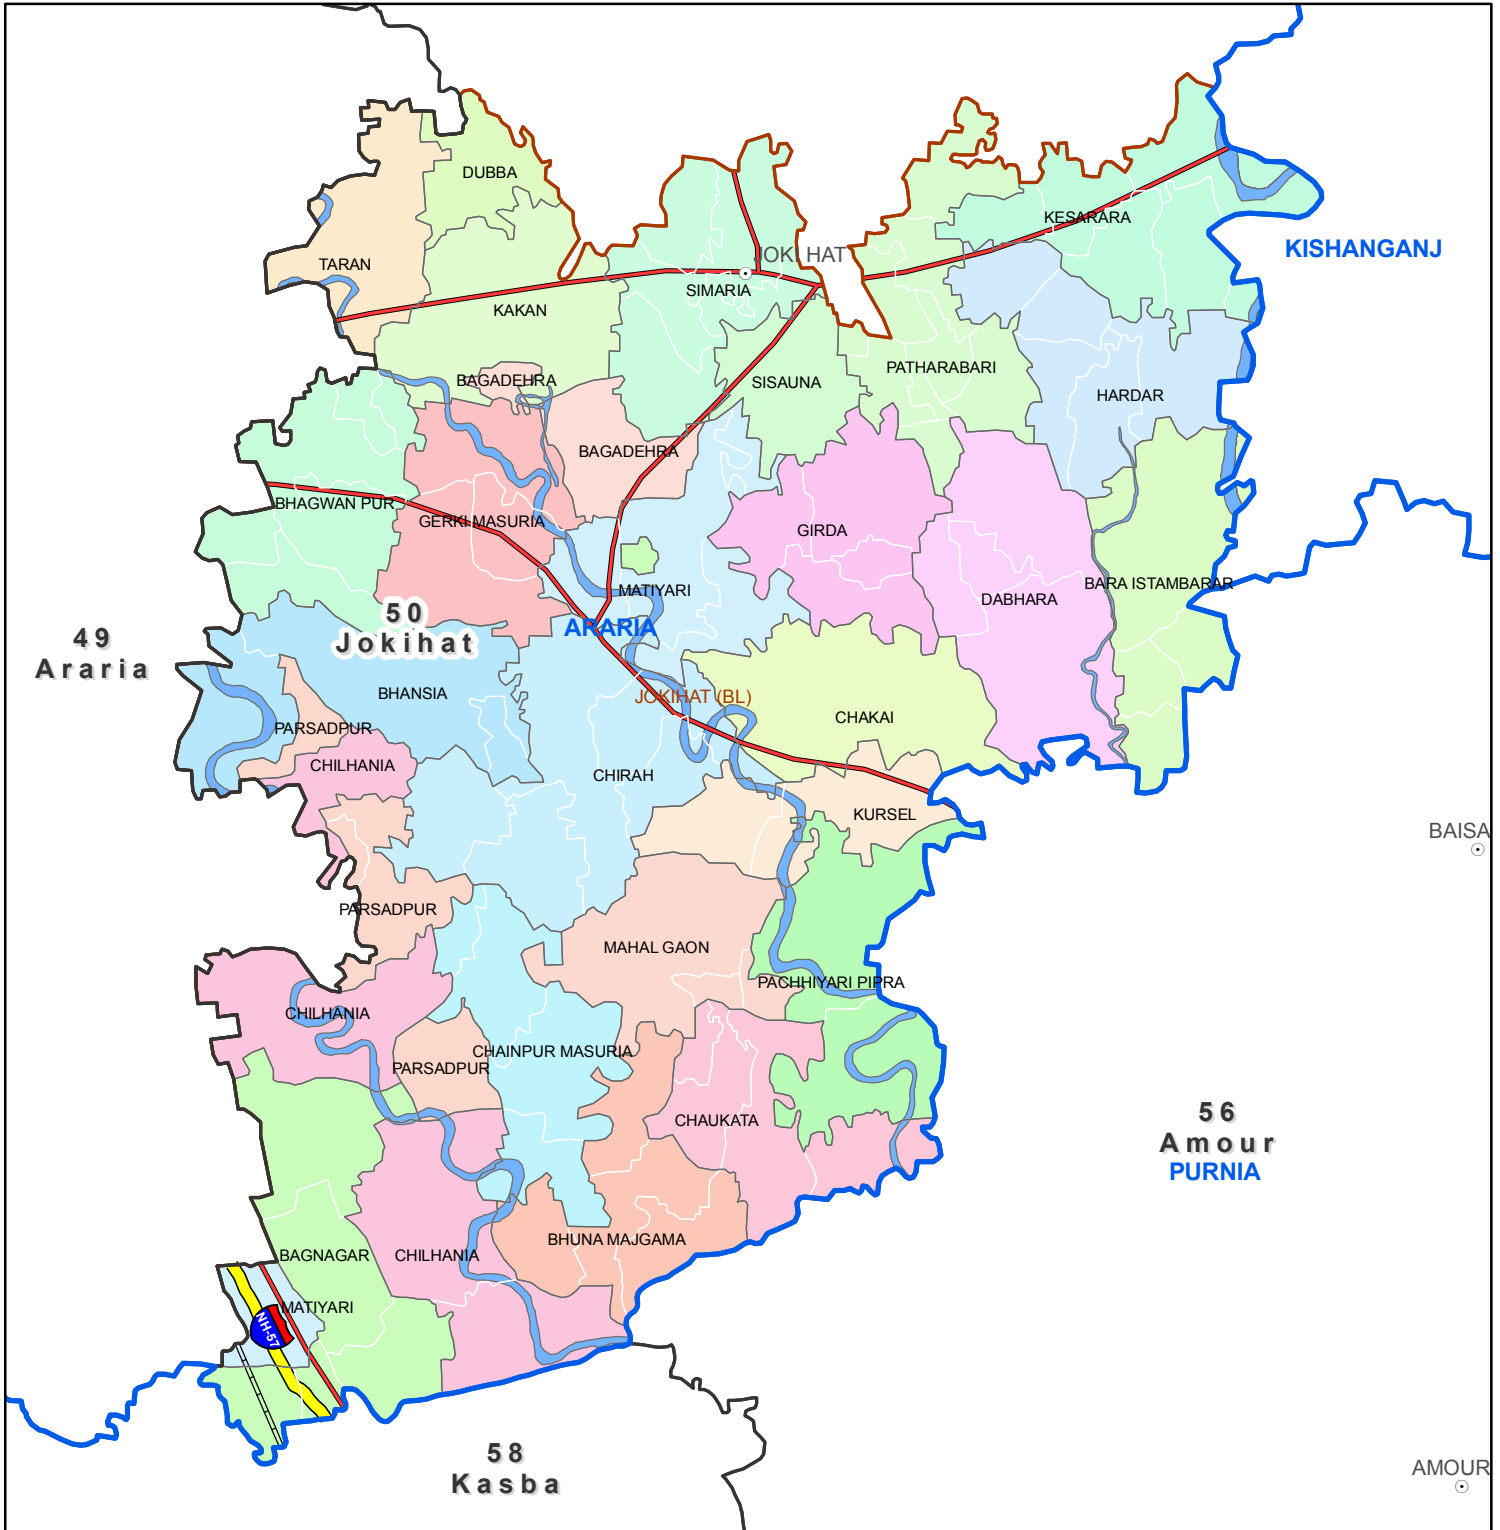

Block map  
 State : BIHAR  
 District : ARARIA  
 Block Name : JOKIHAT

0 0.5 1 2  
 Kilometers

Map Compiled by NIC

**Legend**

- |  |                        |  |                    |  |                  |
|--|------------------------|--|--------------------|--|------------------|
|  | District Head Quarters |  | AC Boundary        |  | Railway          |
|  | Sub district hqrs      |  | Block boundary     |  | National Highway |
|  | District Boundary      |  | Panchayat Boundary |  | Other road       |
|  | State Boundary         |  | Village boundary   |  | River            |