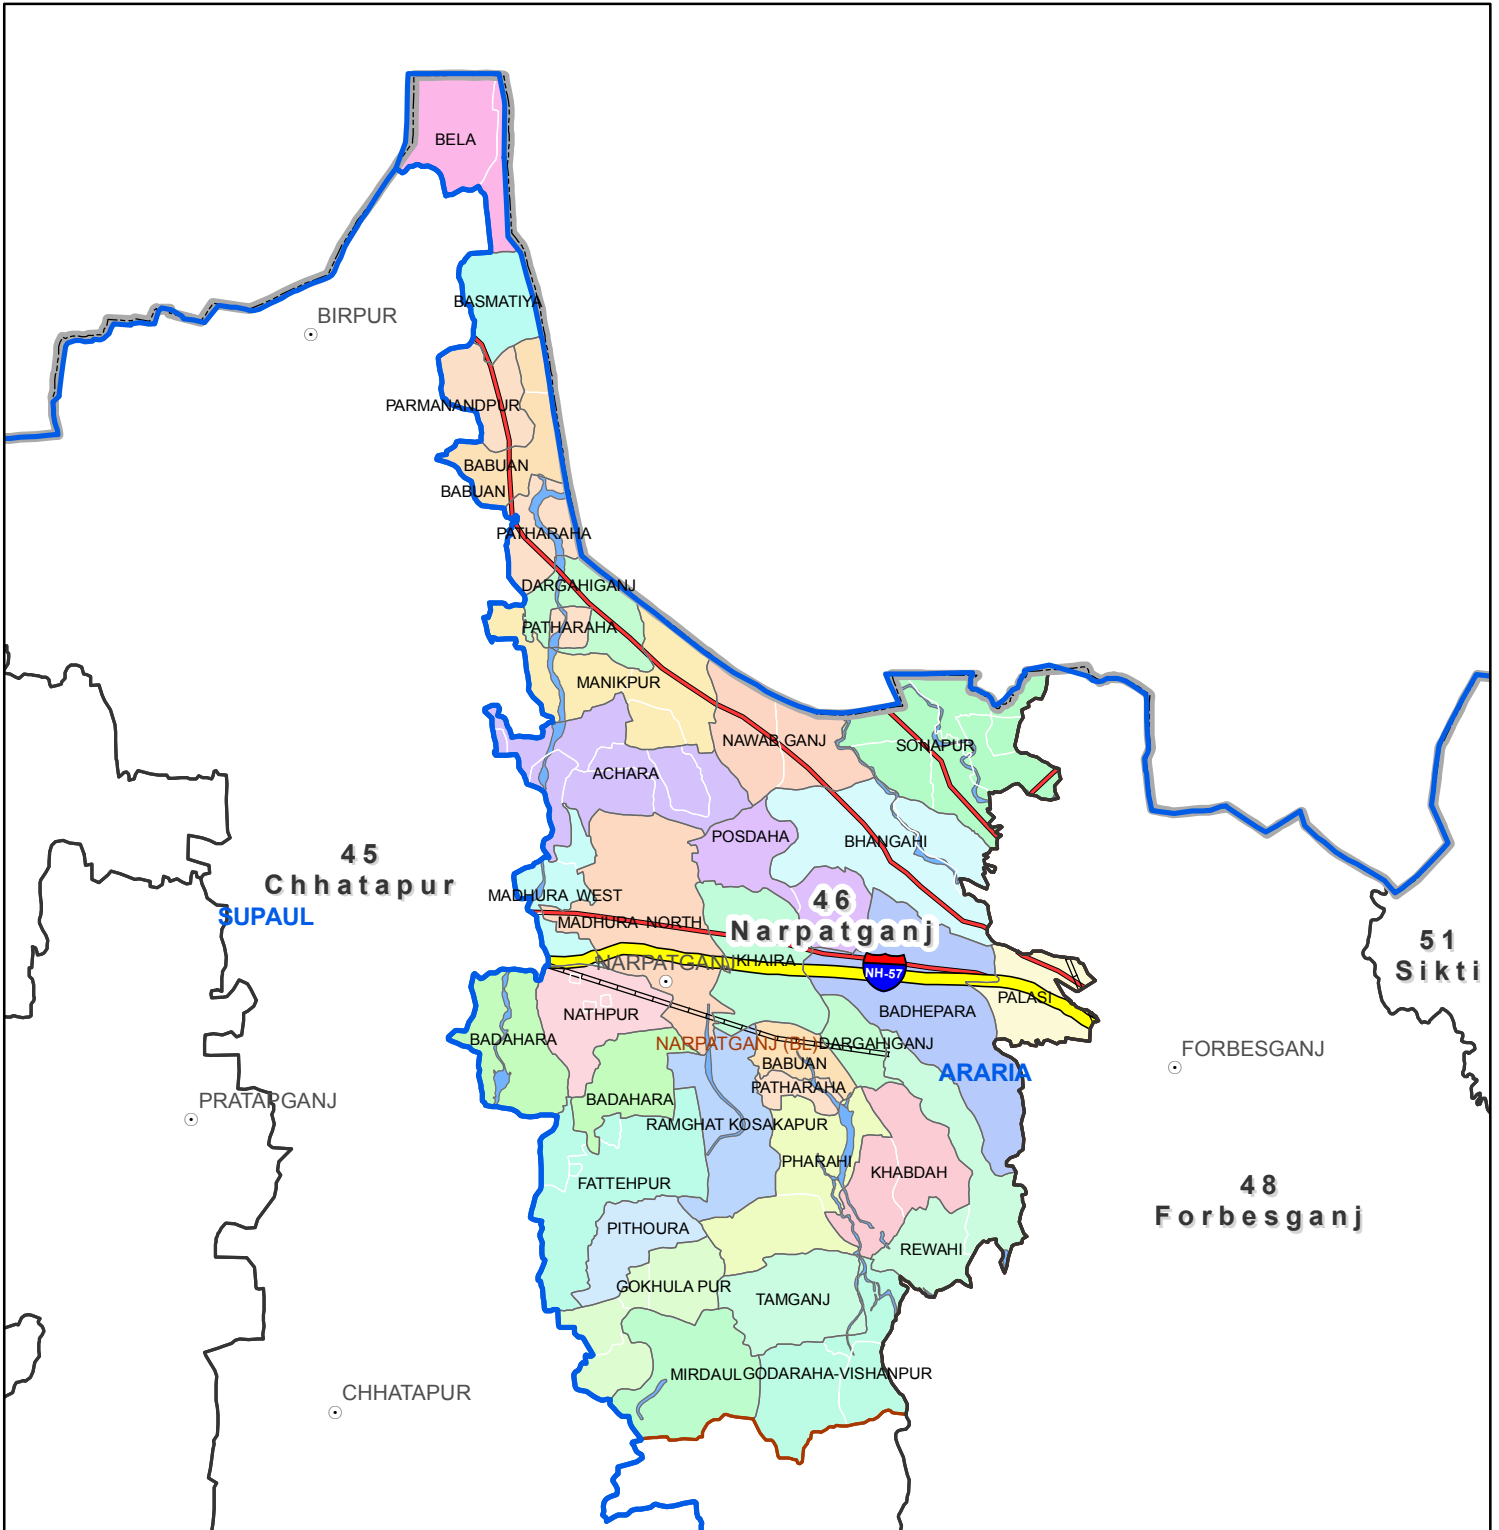

Block map
 State : BIHAR
 District : ARARIA
 Block Name : NARPATGANJ

00.51 2
 Kilometers

Map Compiled by NIC

Legend

- | | | | | | |
|--|------------------------|--|--------------------|--|------------------|
| | District Head Quarters | | AC Boundary | | Railway |
| | Sub district hqrs | | Block boundary | | National Highway |
| | District Boundary | | Panchayat Boundary | | Other road |
| | State Boundary | | Village boundary | | River |