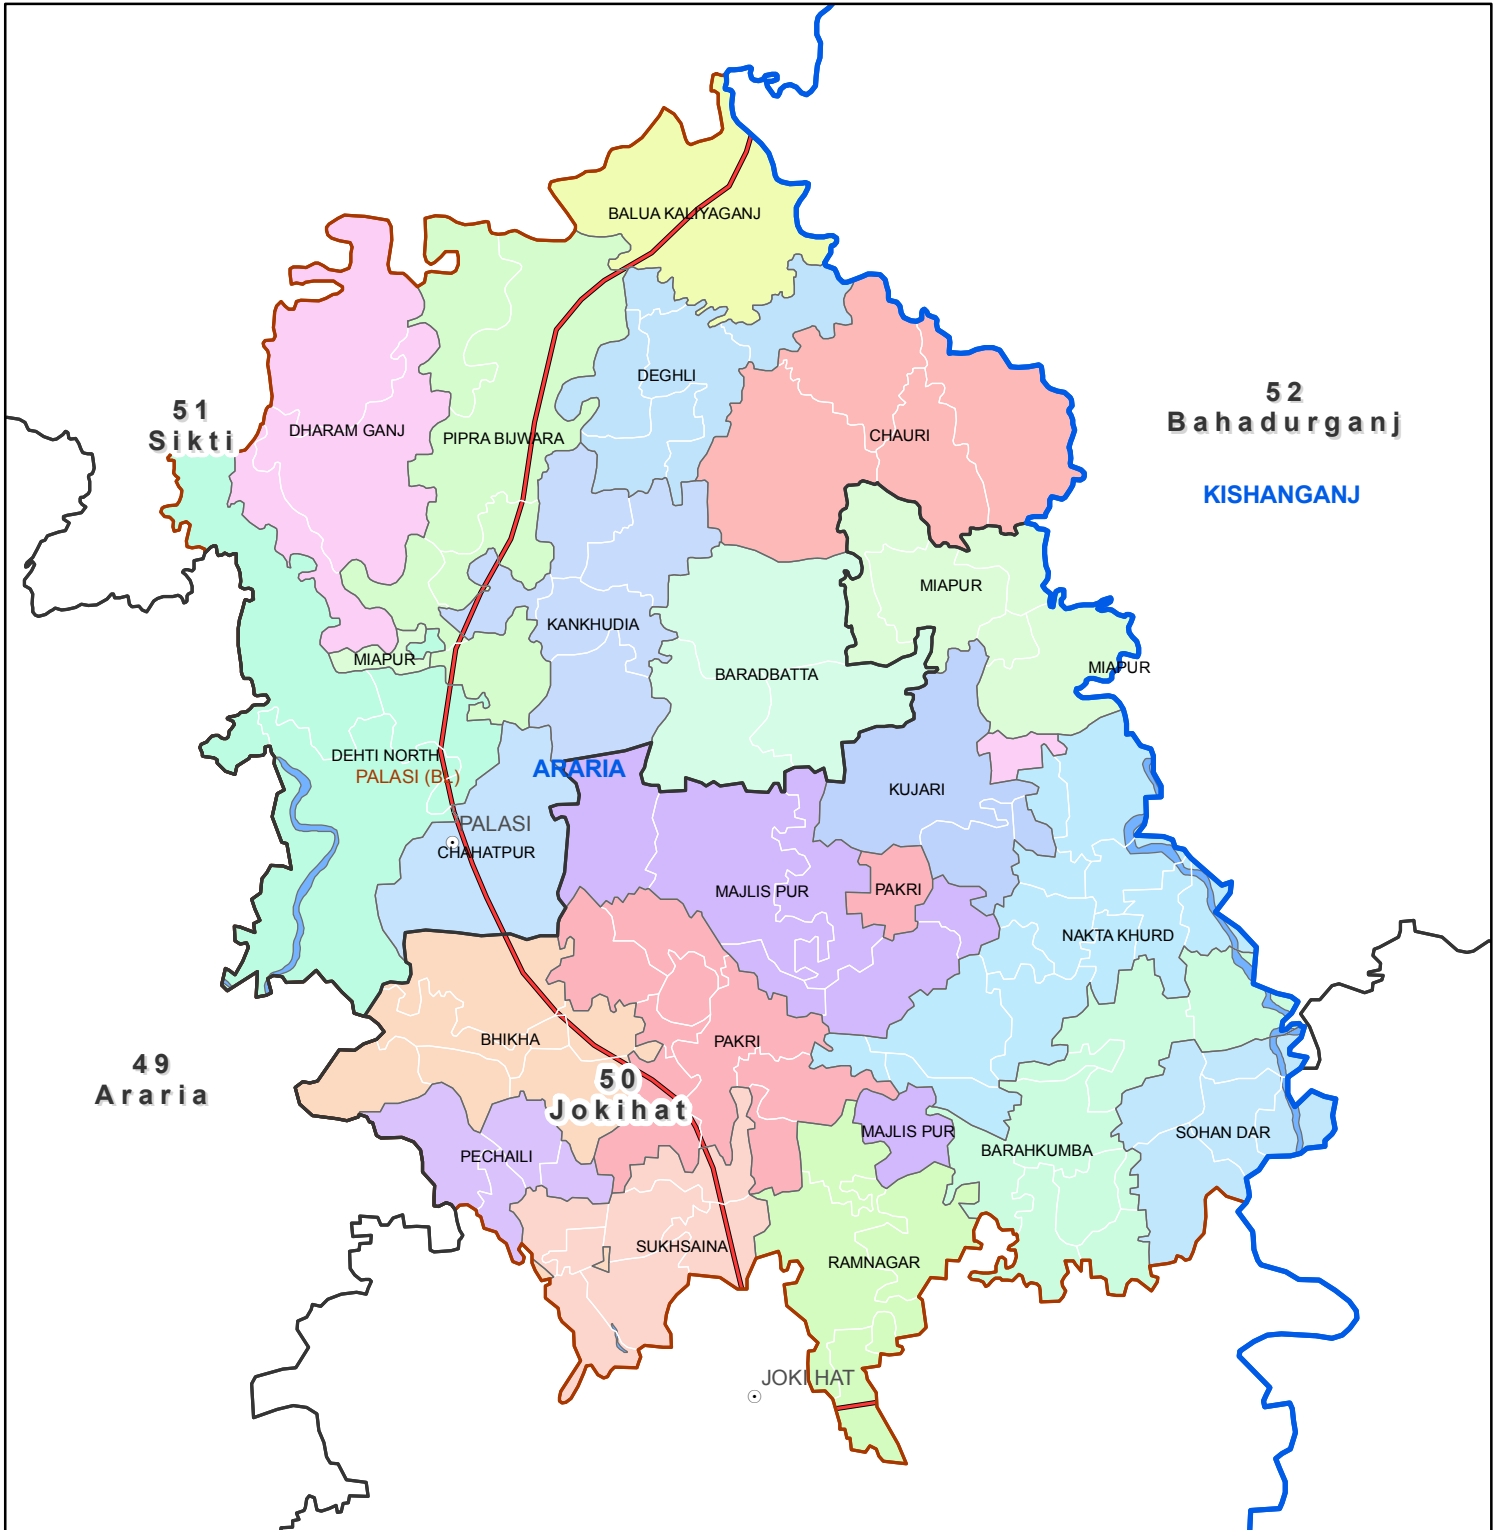

Block map  
 State : BIHAR  
 District : ARARIA  
 Block Name : PALASI

0 0.5 1 2  
 Kilometers

Map Compiled by NIC

**Legend**

- |                        |                    |                  |
|------------------------|--------------------|------------------|
| District Head Quarters | AC Boundary        | Railway          |
| Sub district hqrs      | Block boundary     | National Highway |
| District Boundary      | Panchayat Boundary | Other road       |
| State Boundary         | Village boundary   | River            |