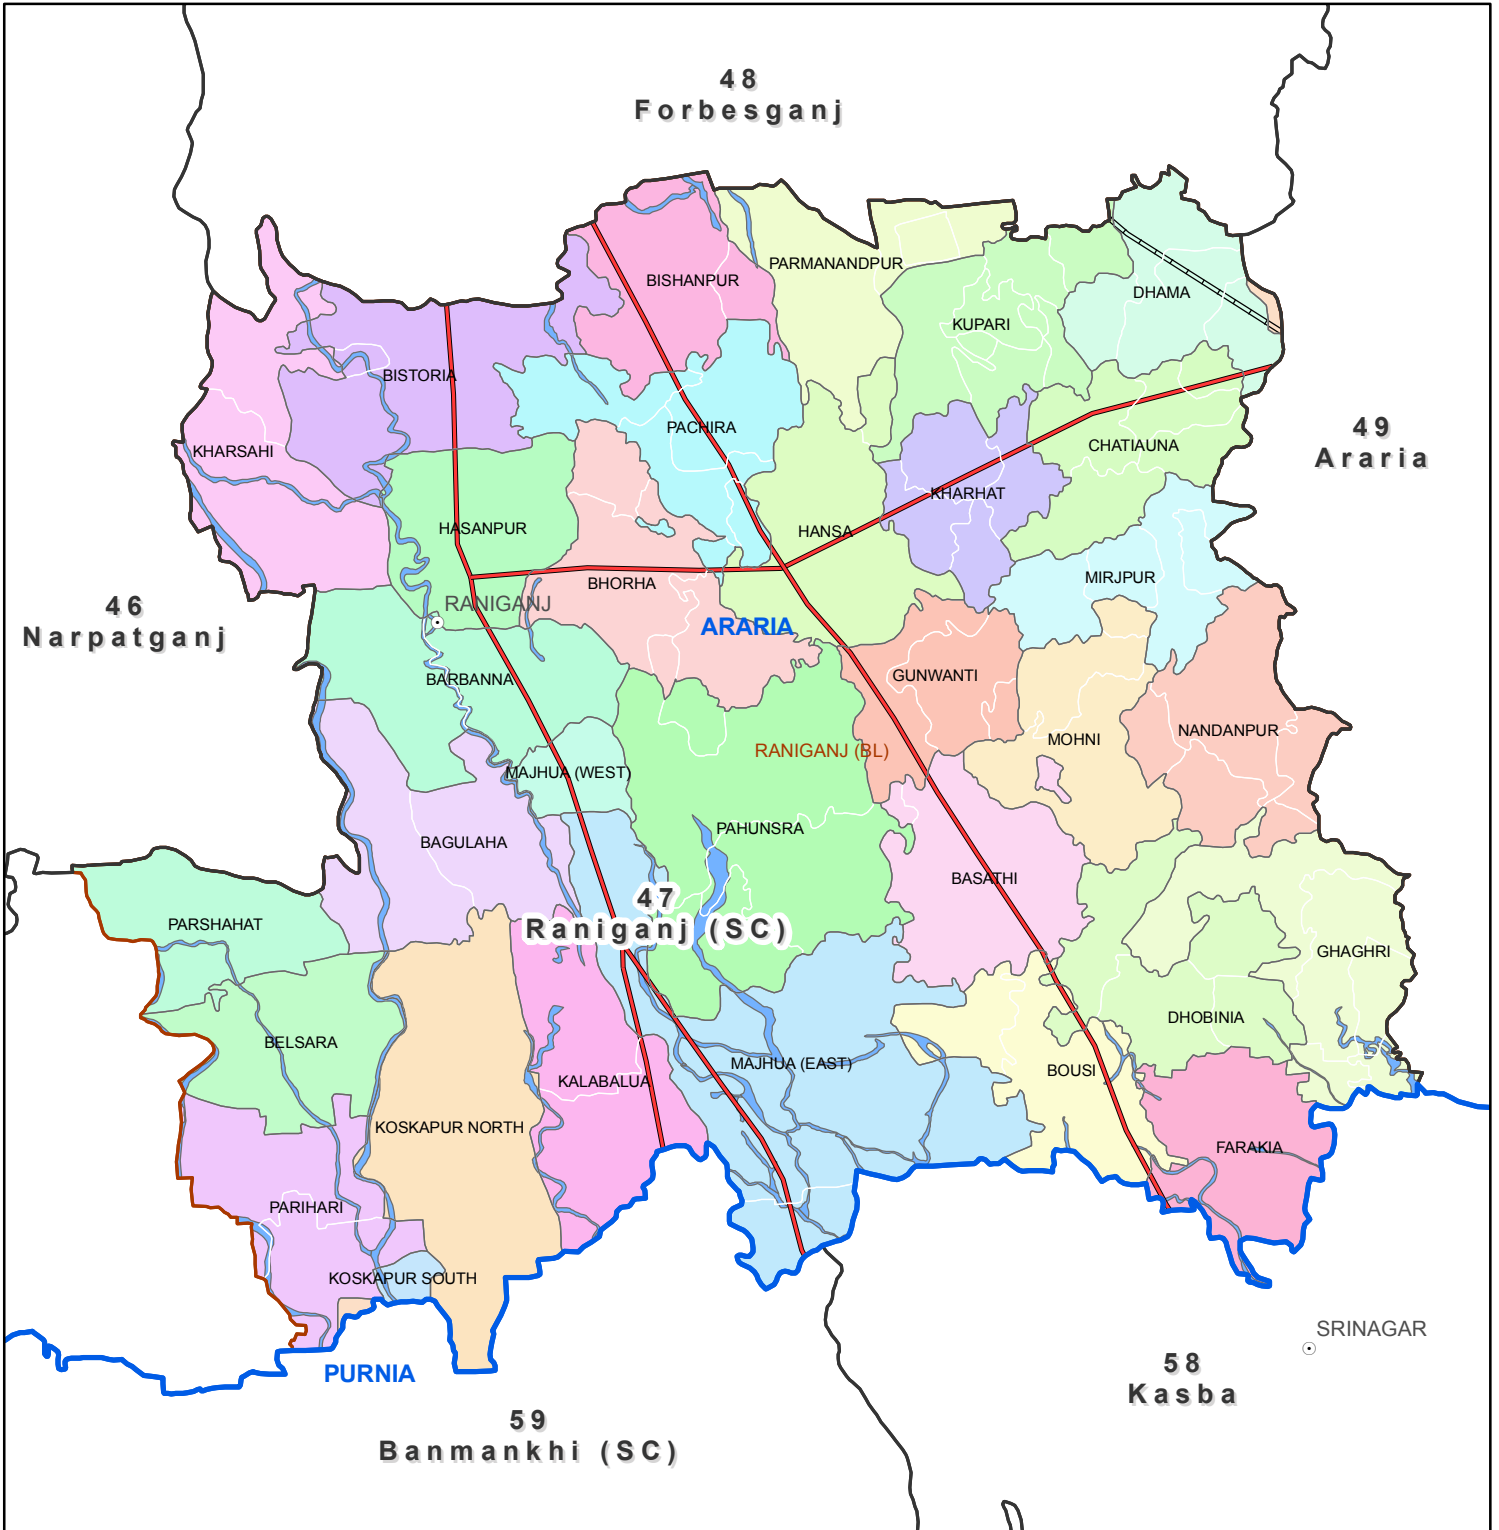

Block map
 State : BIHAR
 District : ARARIA
 Block Name : RANIGANJ

0 0.5 1 2
 Kilometers

Map Compiled by NIC

Legend

District Head Quarters	AC Boundary	Railway
Sub district hqrs	Block boundary	National Highway
District Boundary	Panchayat Boundary	Other road
State Boundary	Village boundary	River