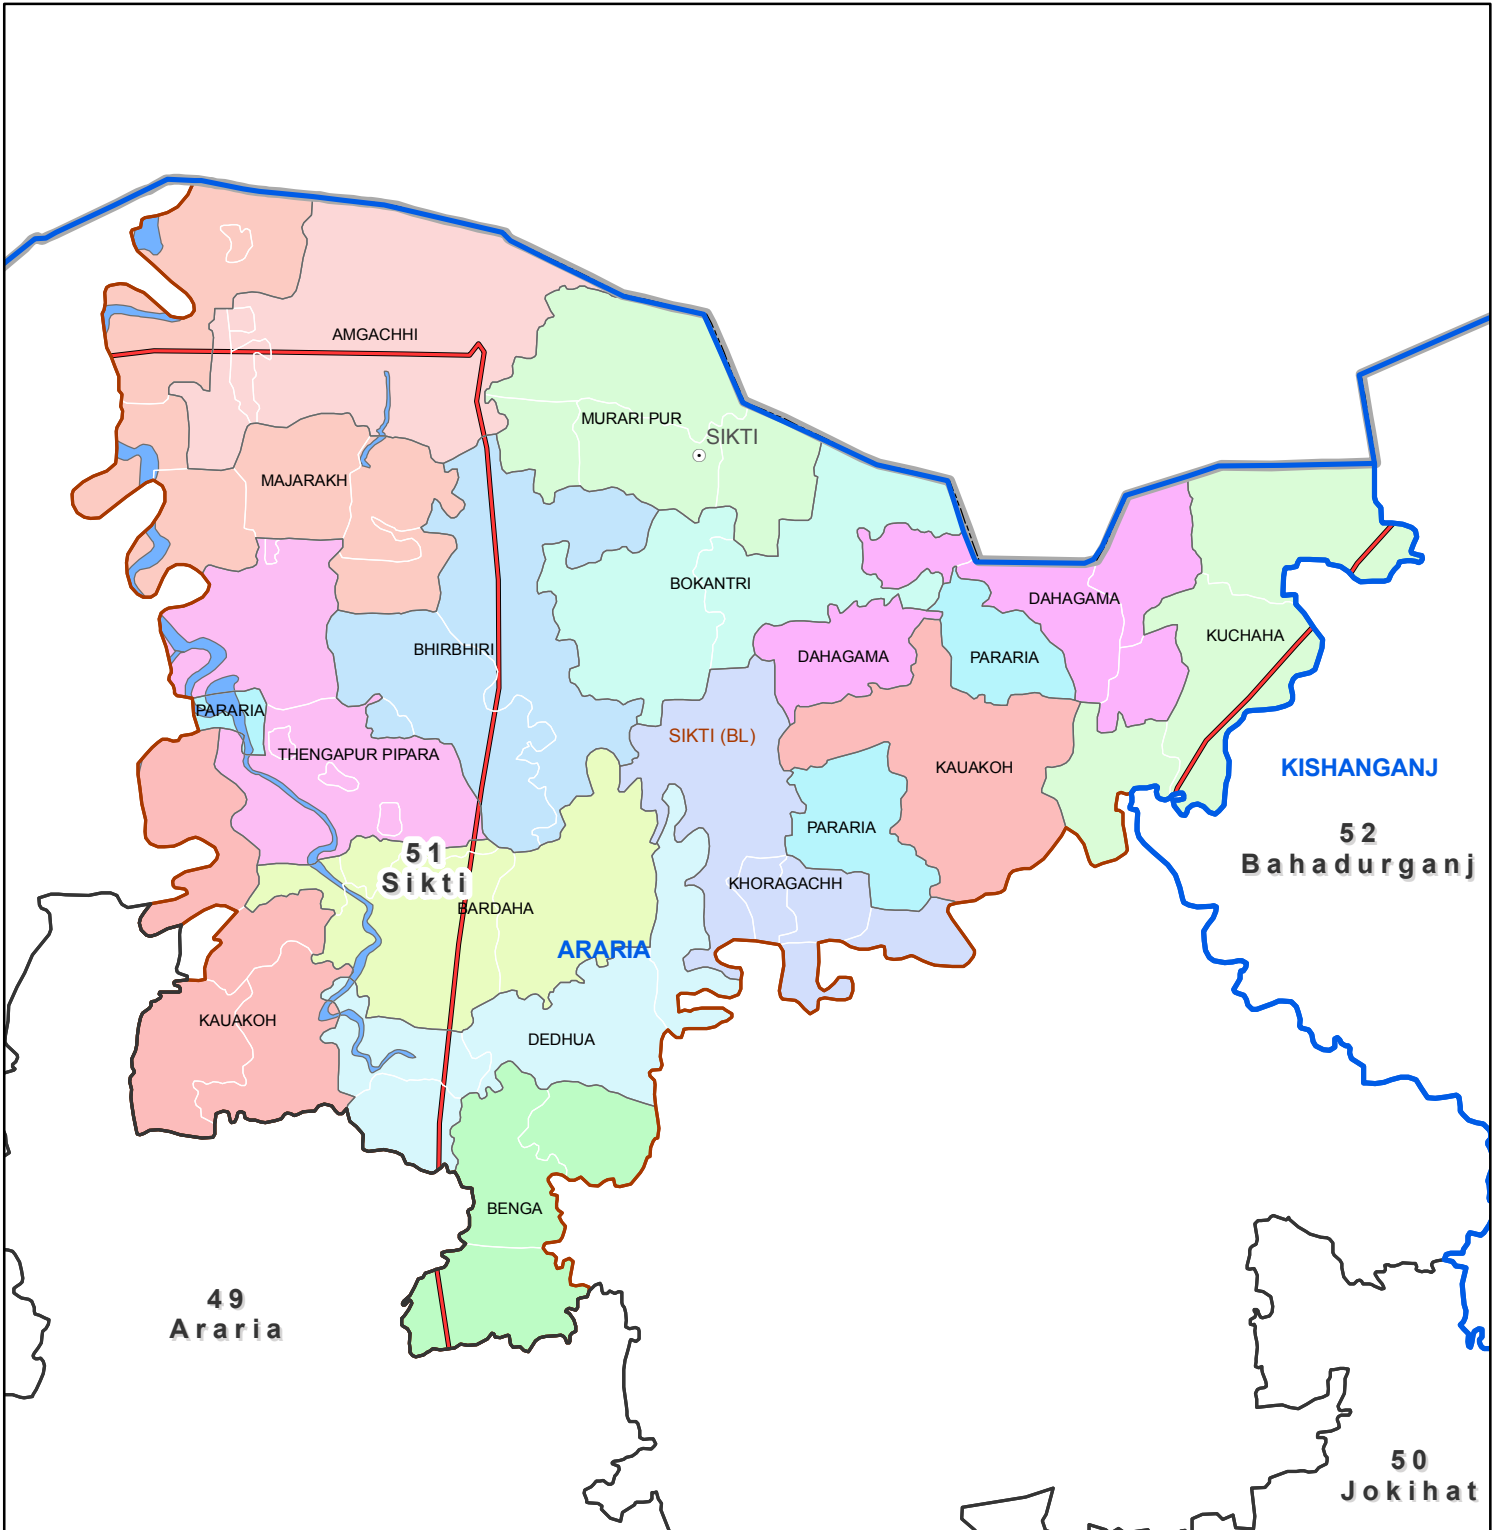

Block map
 State : BIHAR
 District : ARARIA
 Block Name : SIKTI

0 0.5 1 2 Kilometers

Map Compiled by NIC

Legend

● District Head Quarters	▭ AC Boundary	▬ Railway
○ Sub district hqrs	▭ Block boundary	▬ National Highway
▭ District Boundary	▭ Panchayat Boundary	▬ Other road
▭ State Boundary	▭ Village boundary	▭ River