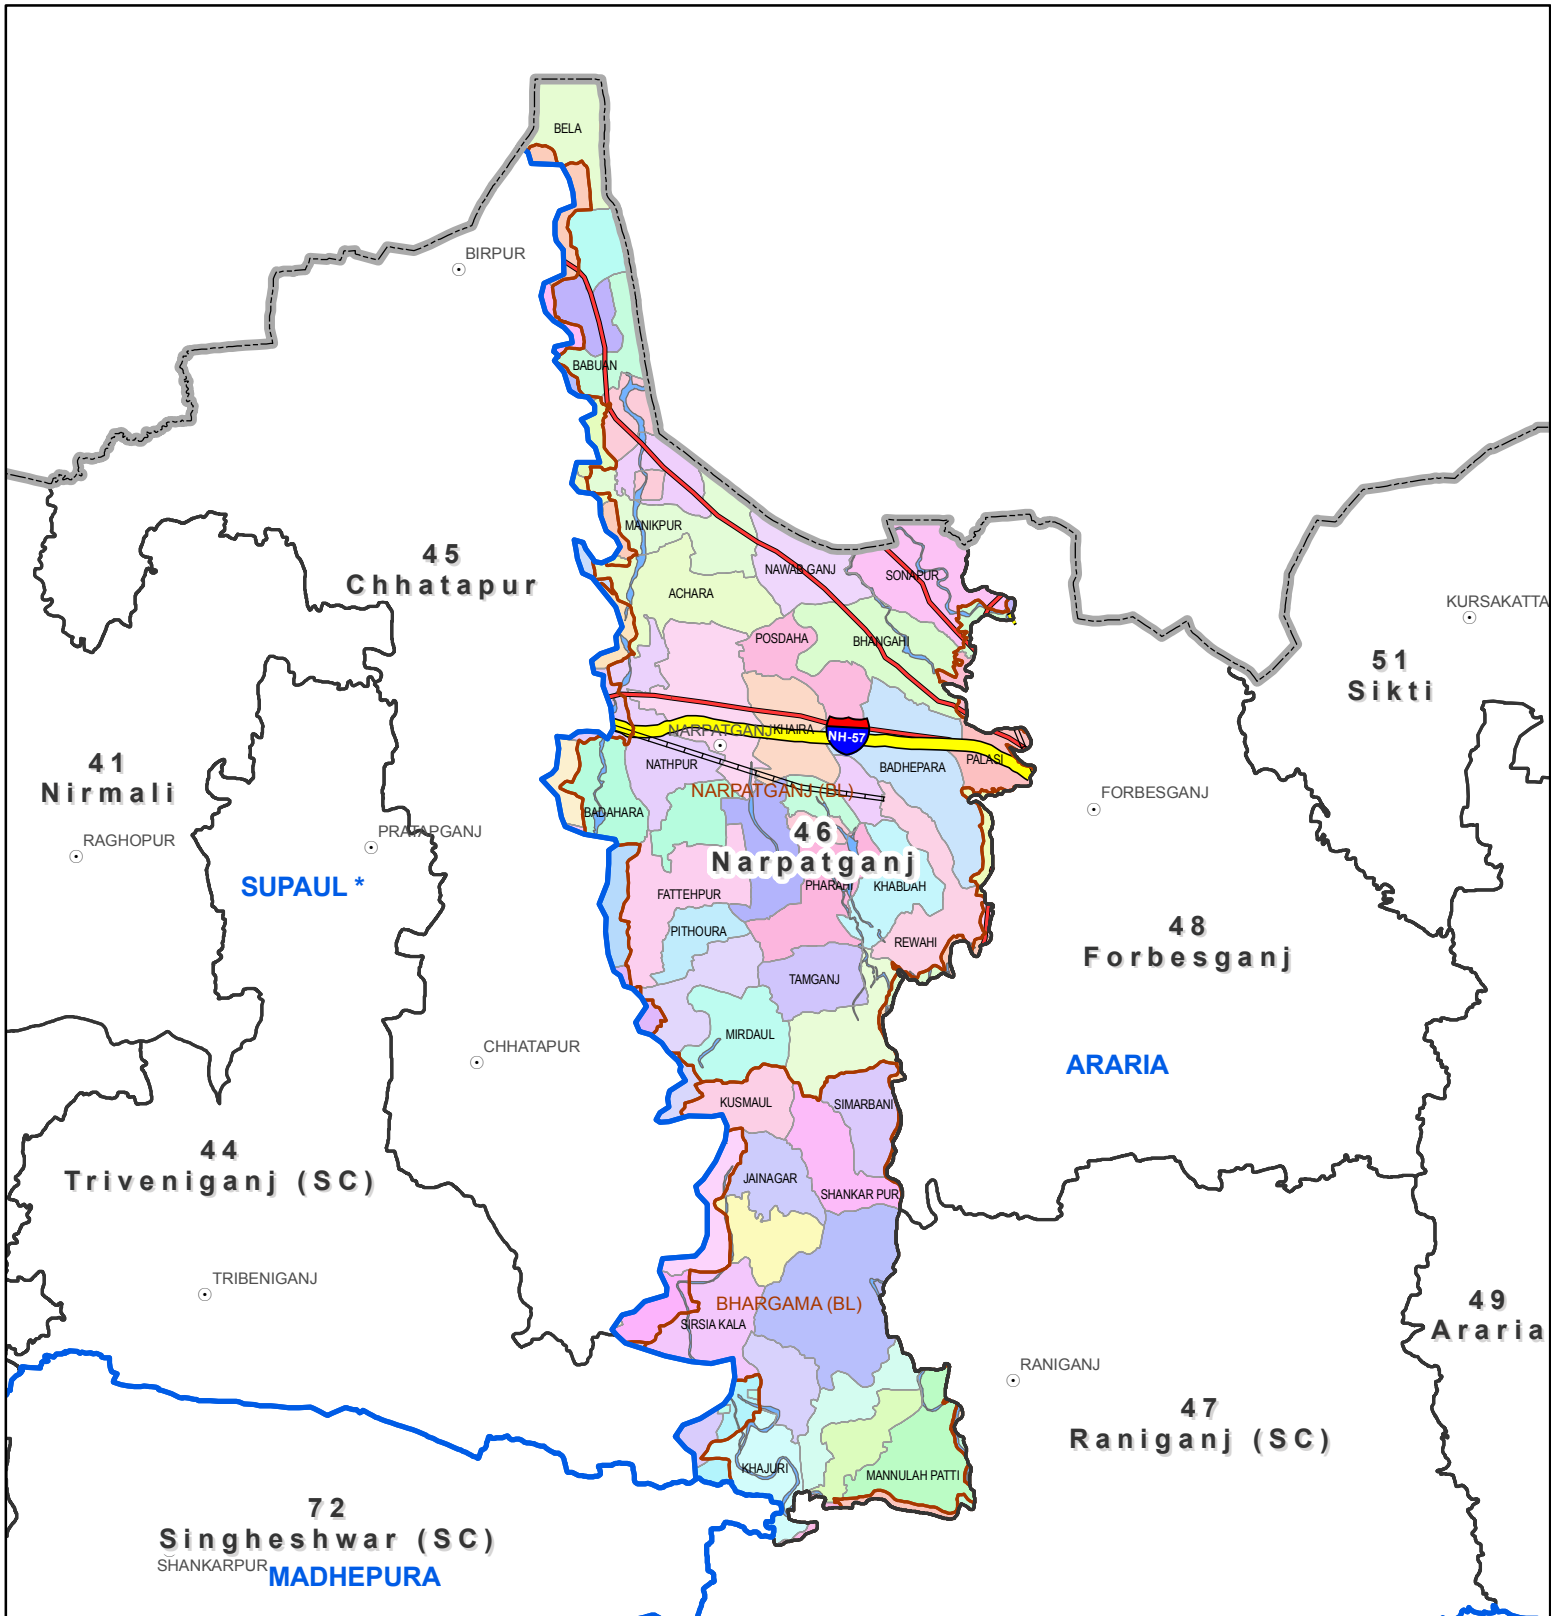

# Assembly Constituency map

State : BIHAR

District : ARARIA

AC Name : 46 - Narpatganj

0 1 2 4 Kilometers

Map Compiled by NIC

**Legend**

District Head Quarters	Block boundary	National Highway
Sub district hqrs	AC Boundary	Other road
State Boundary	Panchayat Boundary	River
District Boundary	Railway	