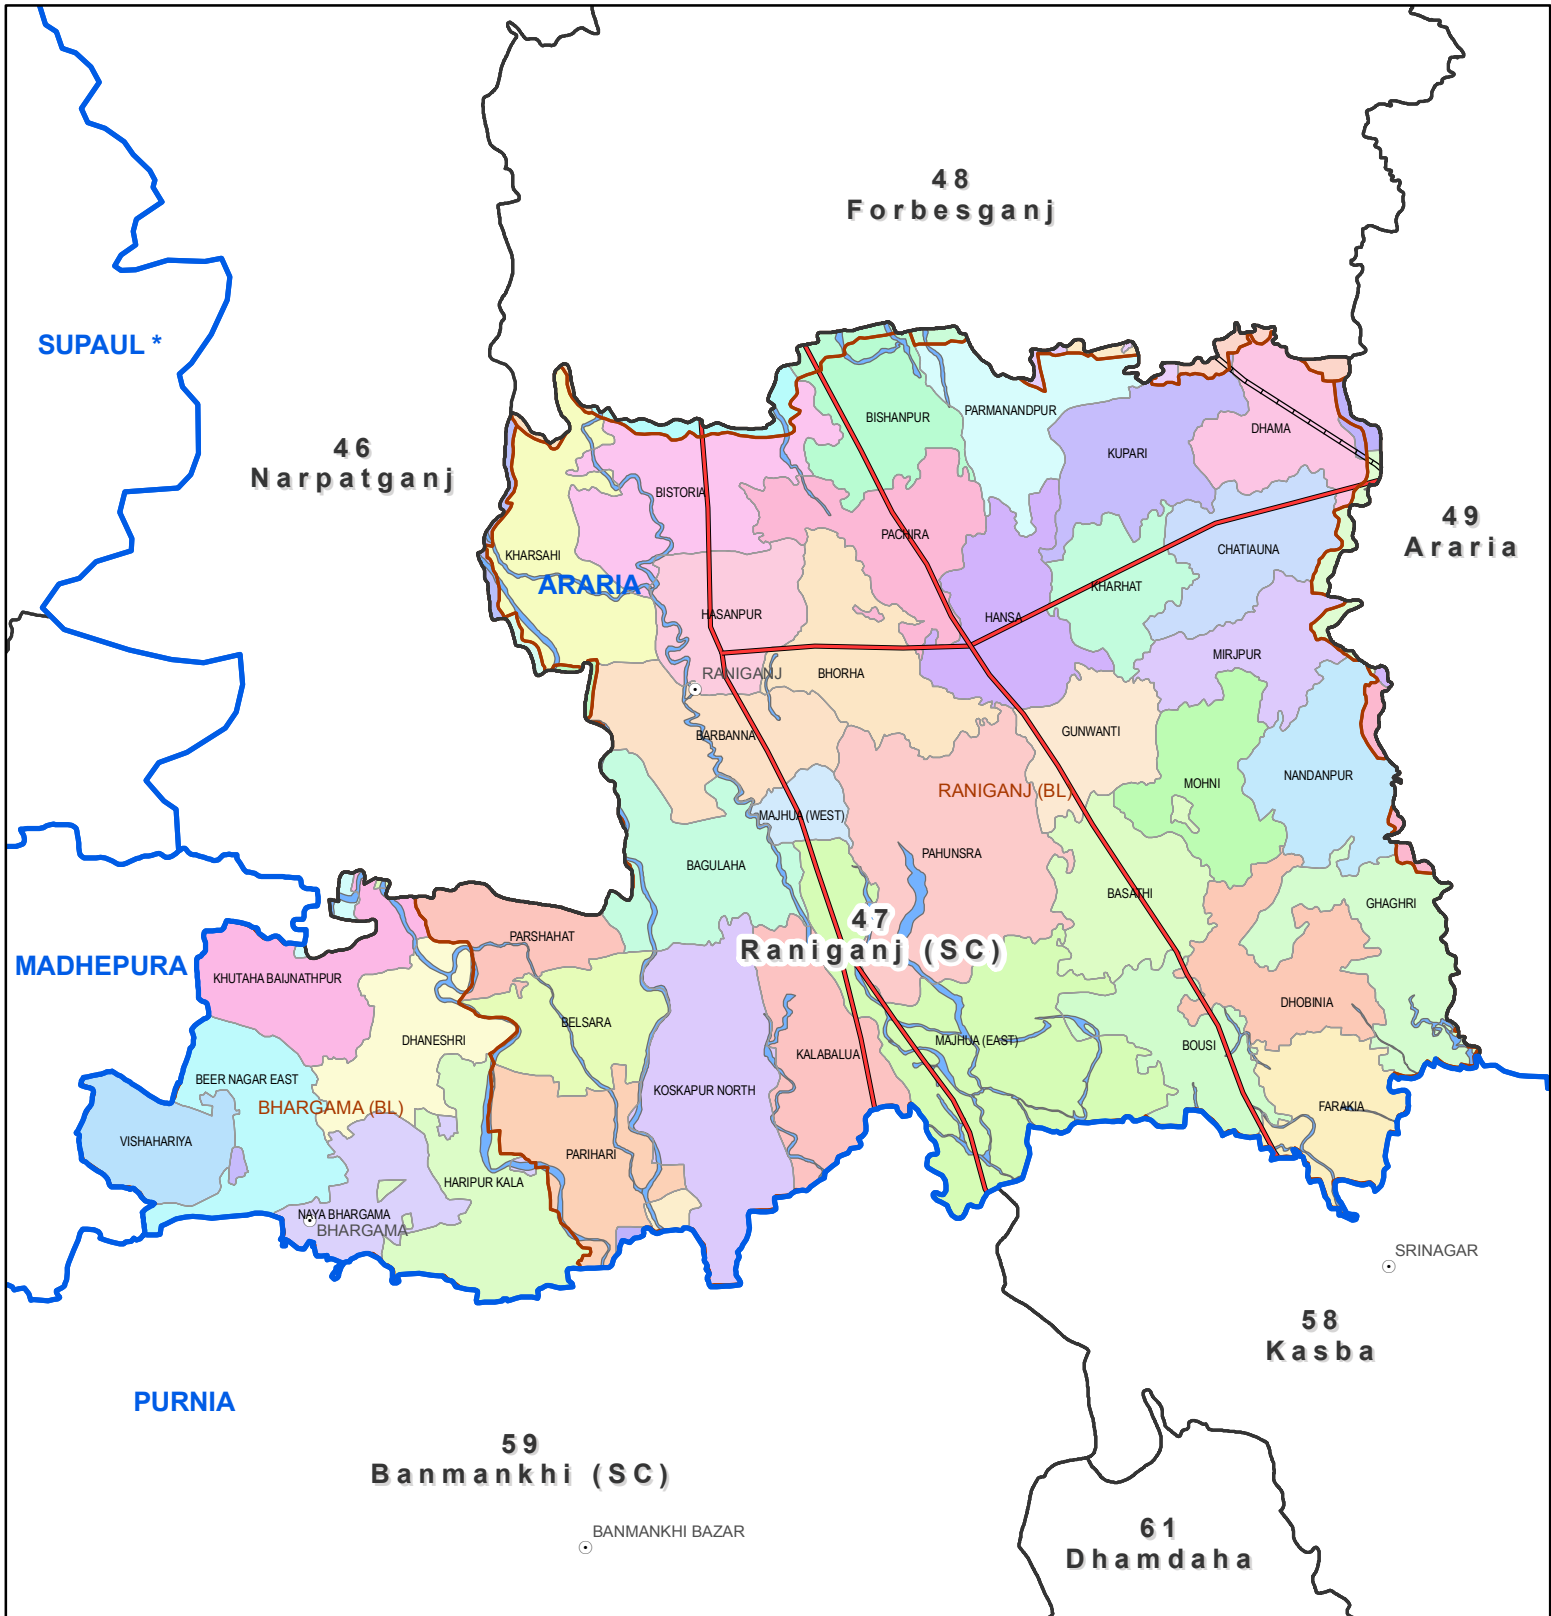

# Assembly Constituency map

State : BIHAR

District : ARARIA

AC Name : 47 - Raniganj (SC)

Map Compiled by NIC

**Legend**

District Head Quarters	Block boundary	National Highway
Sub district hqrs	AC Boundary	Other road
State Boundary	Panchayat Boundary	River
District Boundary	Railway	