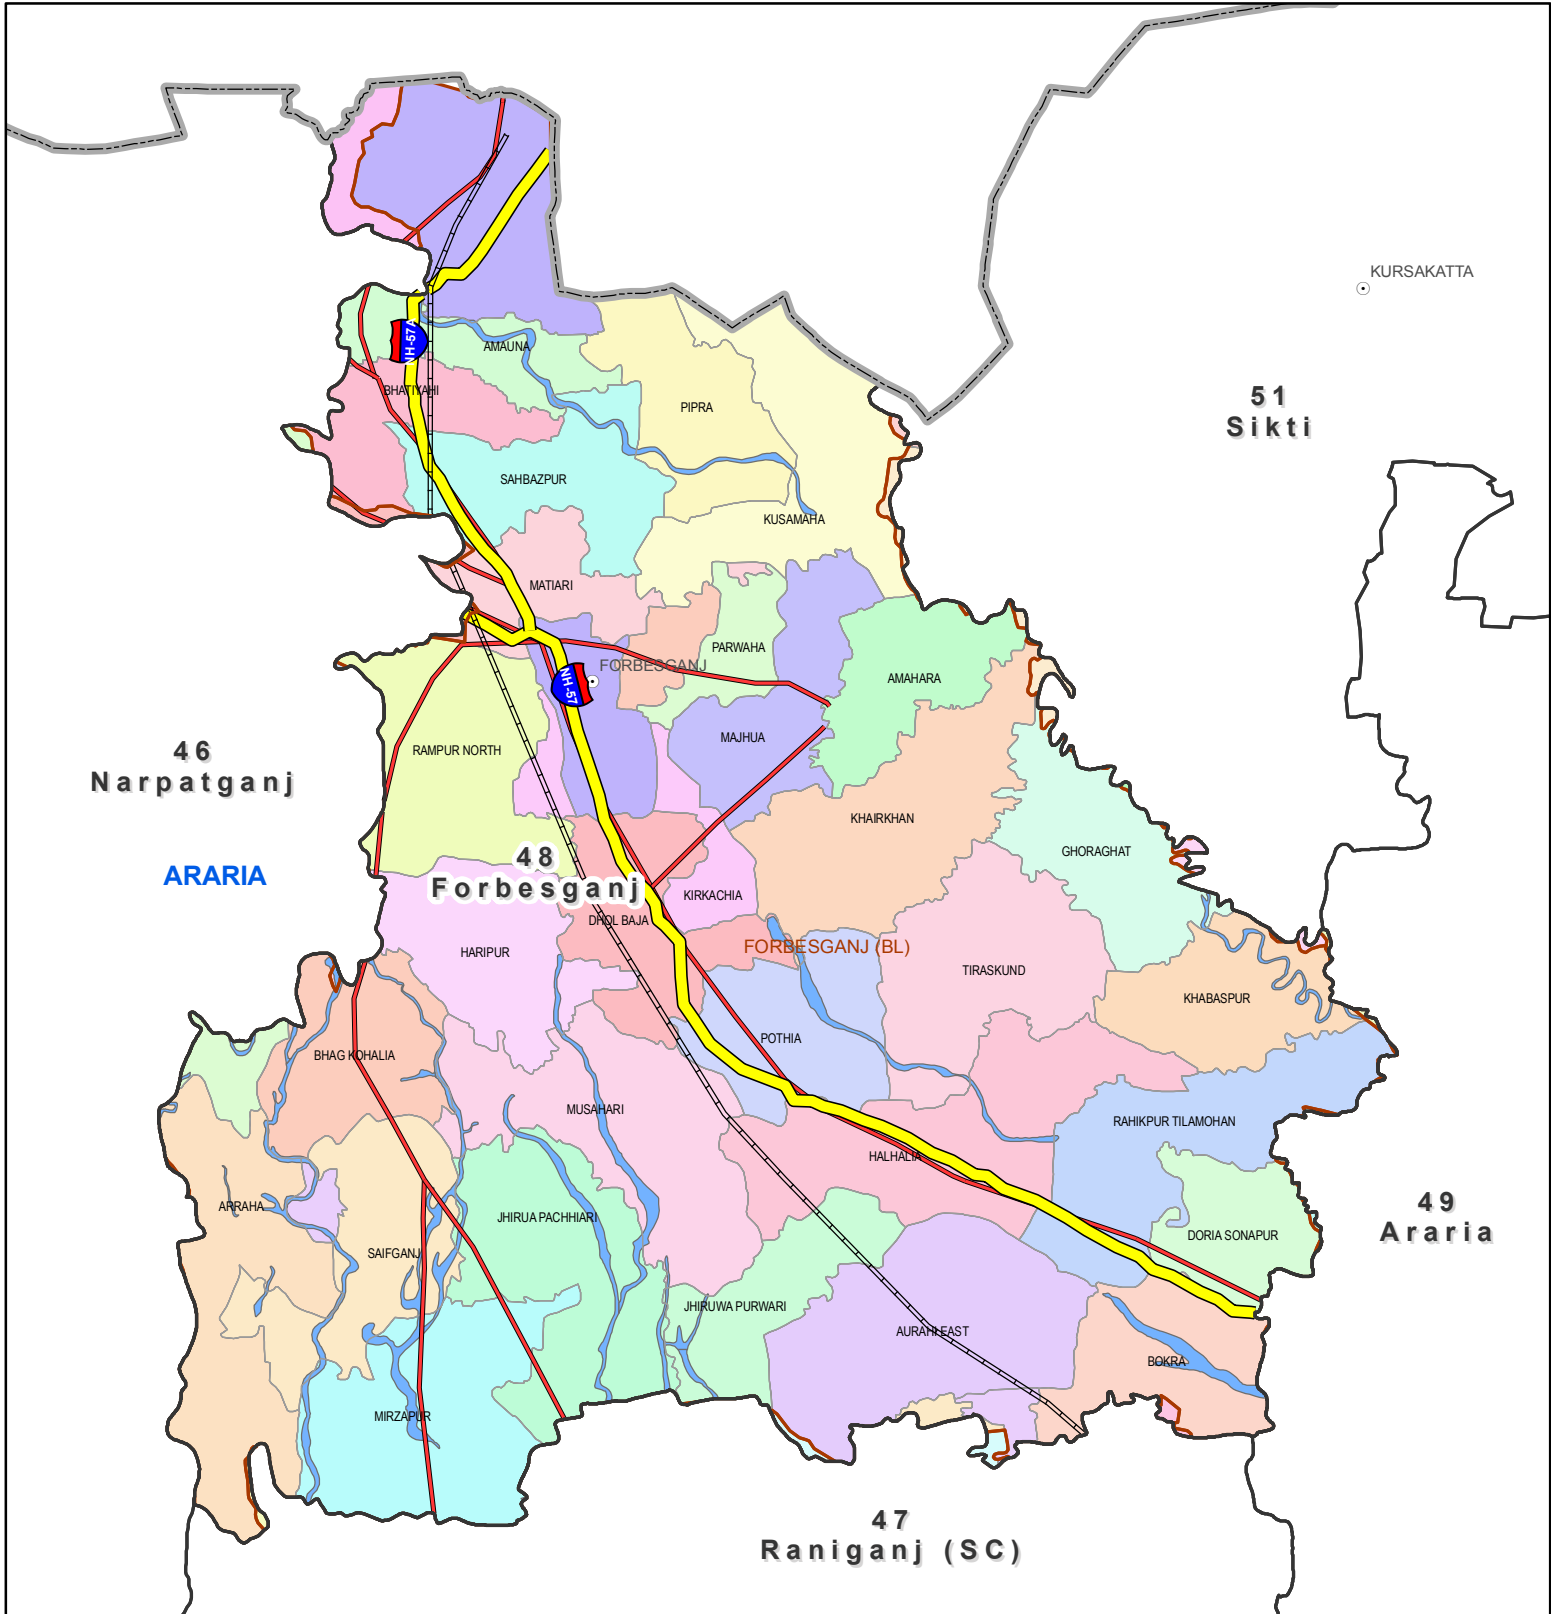

Assembly Constituency map

State : BIHAR

District : ARARIA

AC Name : 48 - Forbesganj

Map Compiled by NIC

Legend

District Head Quarters	Block boundary	National Highway
Sub district hqrs	AC Boundary	Other road
State Boundary	Panchayat Boundary	River
District Boundary	Railway	