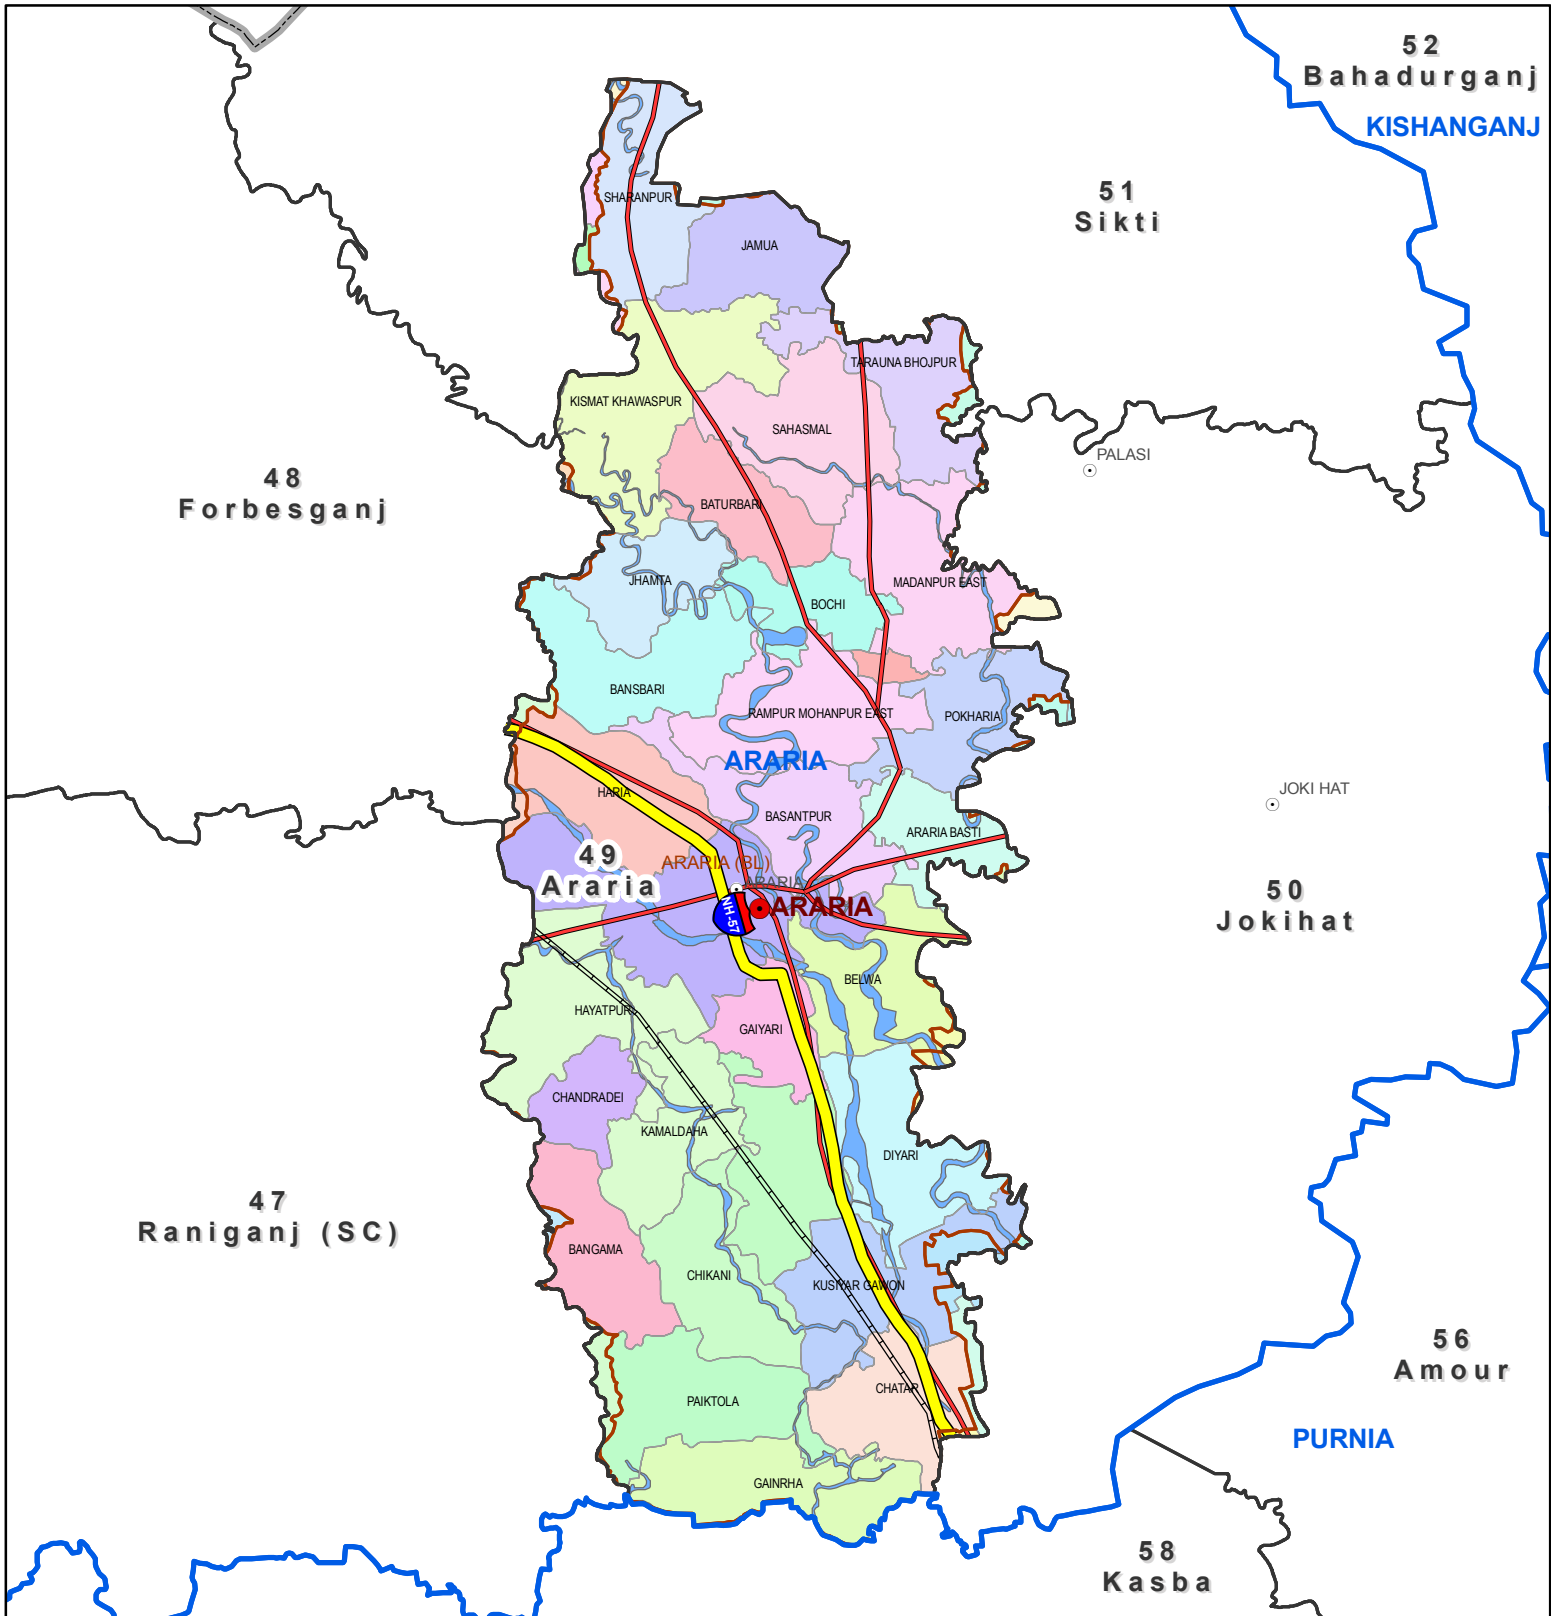

Assembly Constituency map

State : BIHAR

District : ARARIA

AC Name : 49 - Araria

Legend

- District Head Quarters
- Sub district hqrs
- State Boundary
- District Boundary
- Block boundary
- AC Boundary
- Panchayat Boundary
- National Highway
- Other road
- River
- Railway