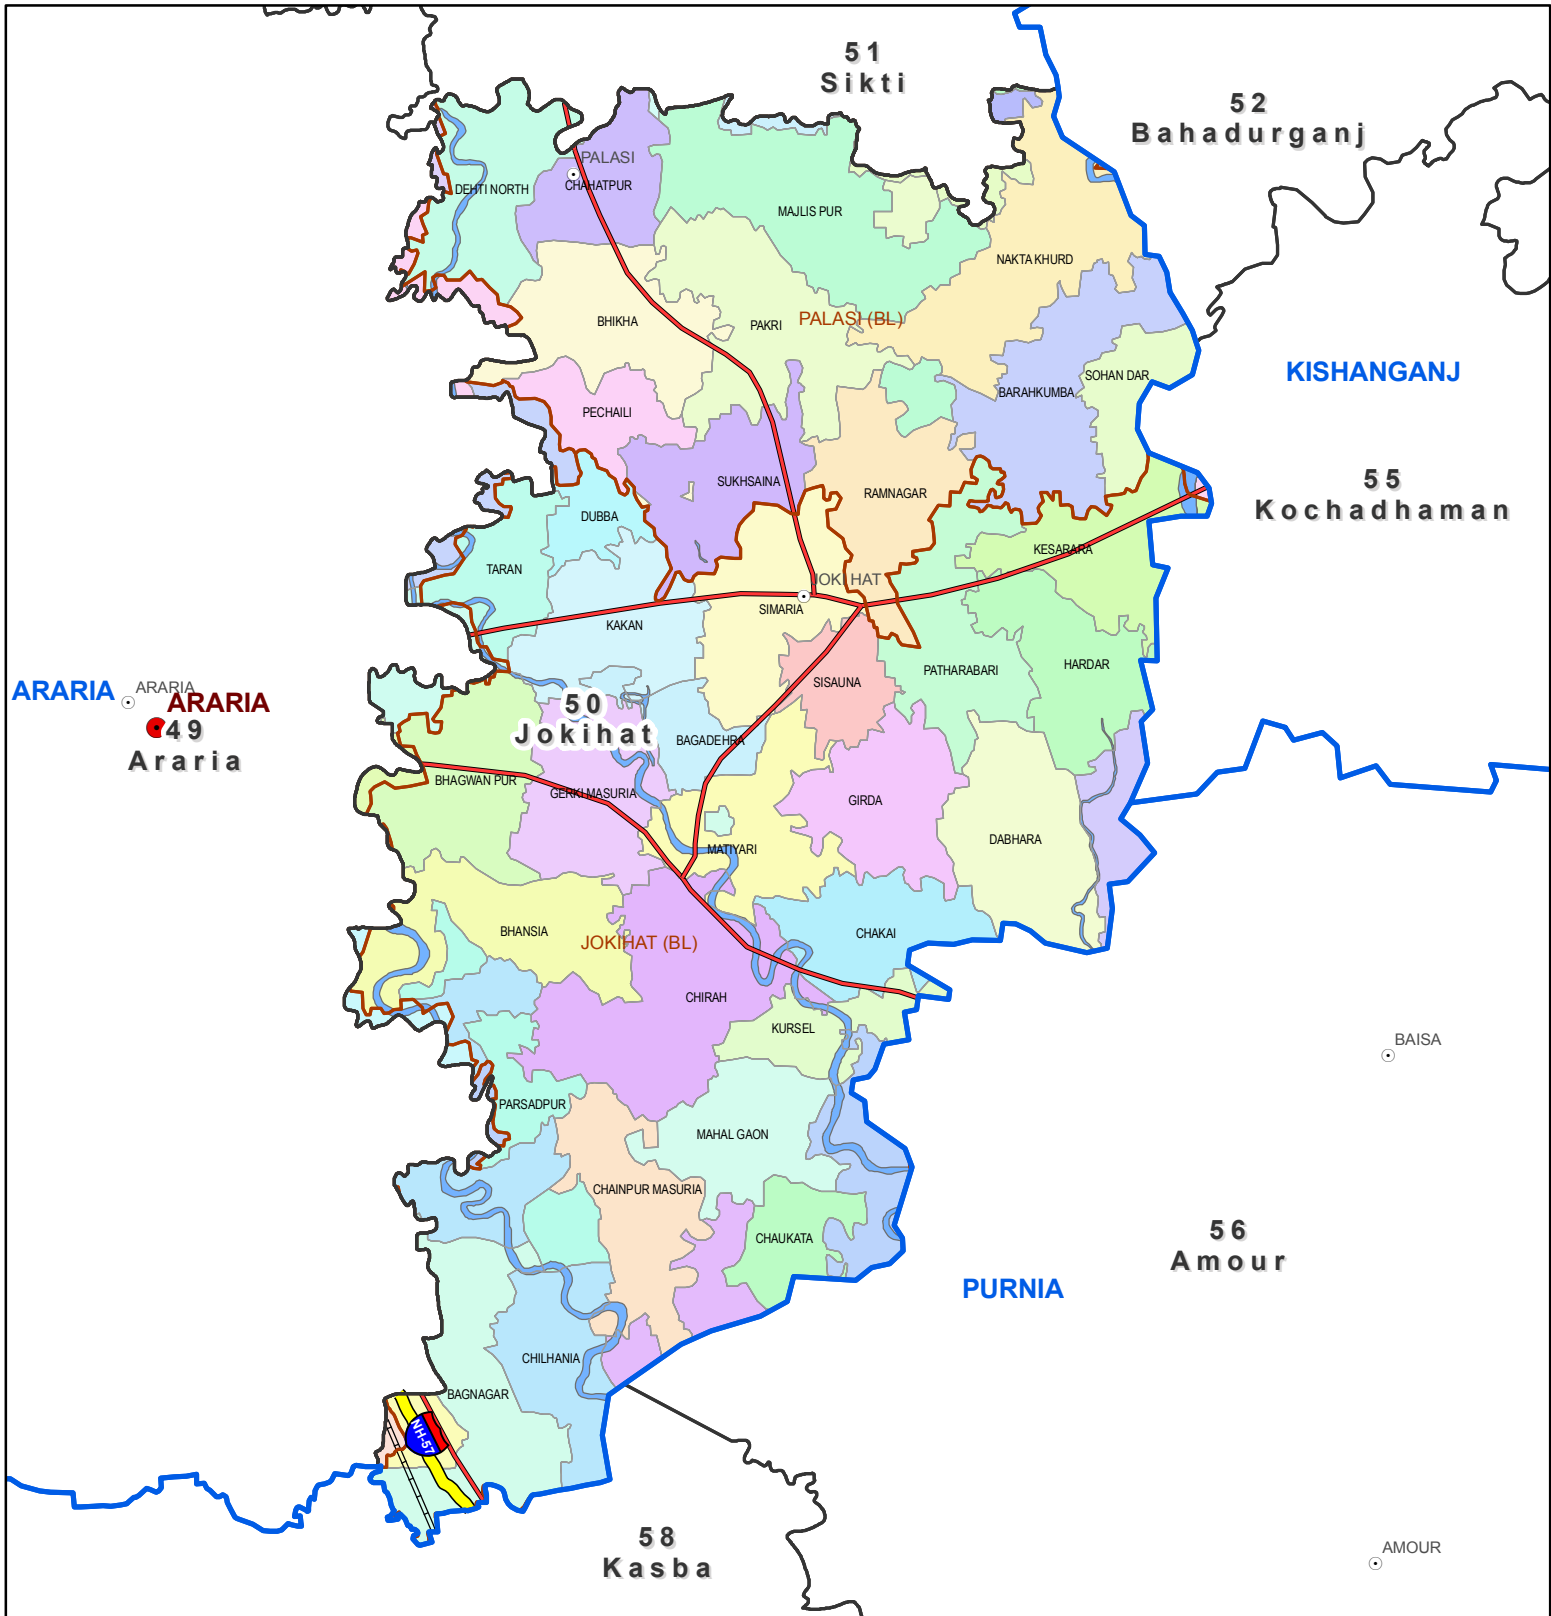

Assembly Constituency map

State : BIHAR

District : ARARIA

AC Name : 50 - Jokihat

ARARIA
ARARIA
49
Araria

Map Compiled by NIC

Legend

District Head Quarters	Block boundary	National Highway
Sub district hqrs	AC Boundary	Other road
State Boundary	Panchayat Boundary	River
District Boundary	Railway	