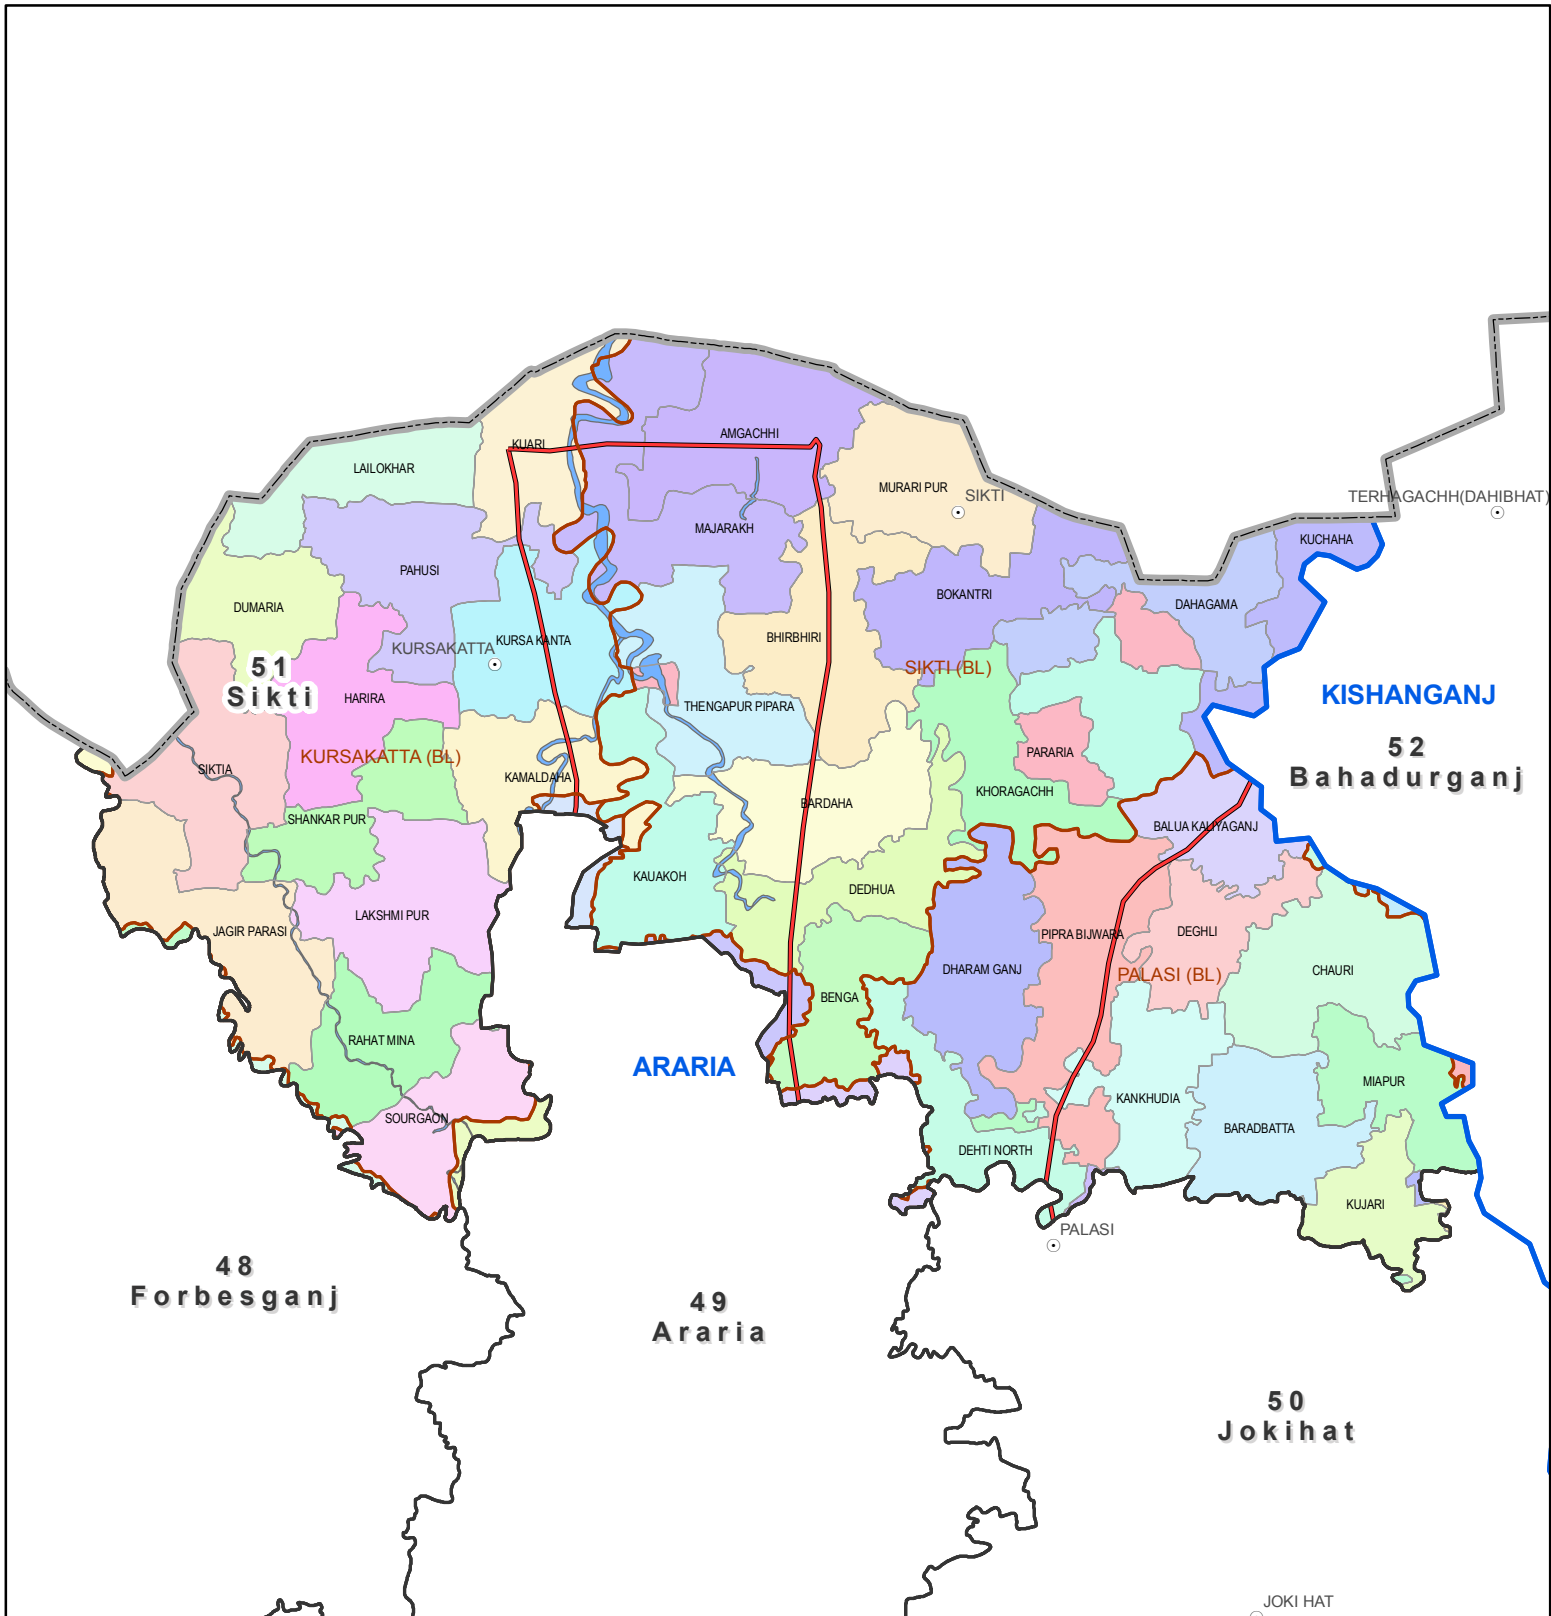

Assembly Constituency map

State : BIHAR

District : ARARIA

AC Name : 51 - Sikti

0 1 2 4 Kilometers

Legend

- District Head Quarters
- Sub district hqrs
- State Boundary
- District Boundary
- Block boundary
- AC Boundary
- Panchayat Boundary
- Railway
- National Highway
- Other road
- River