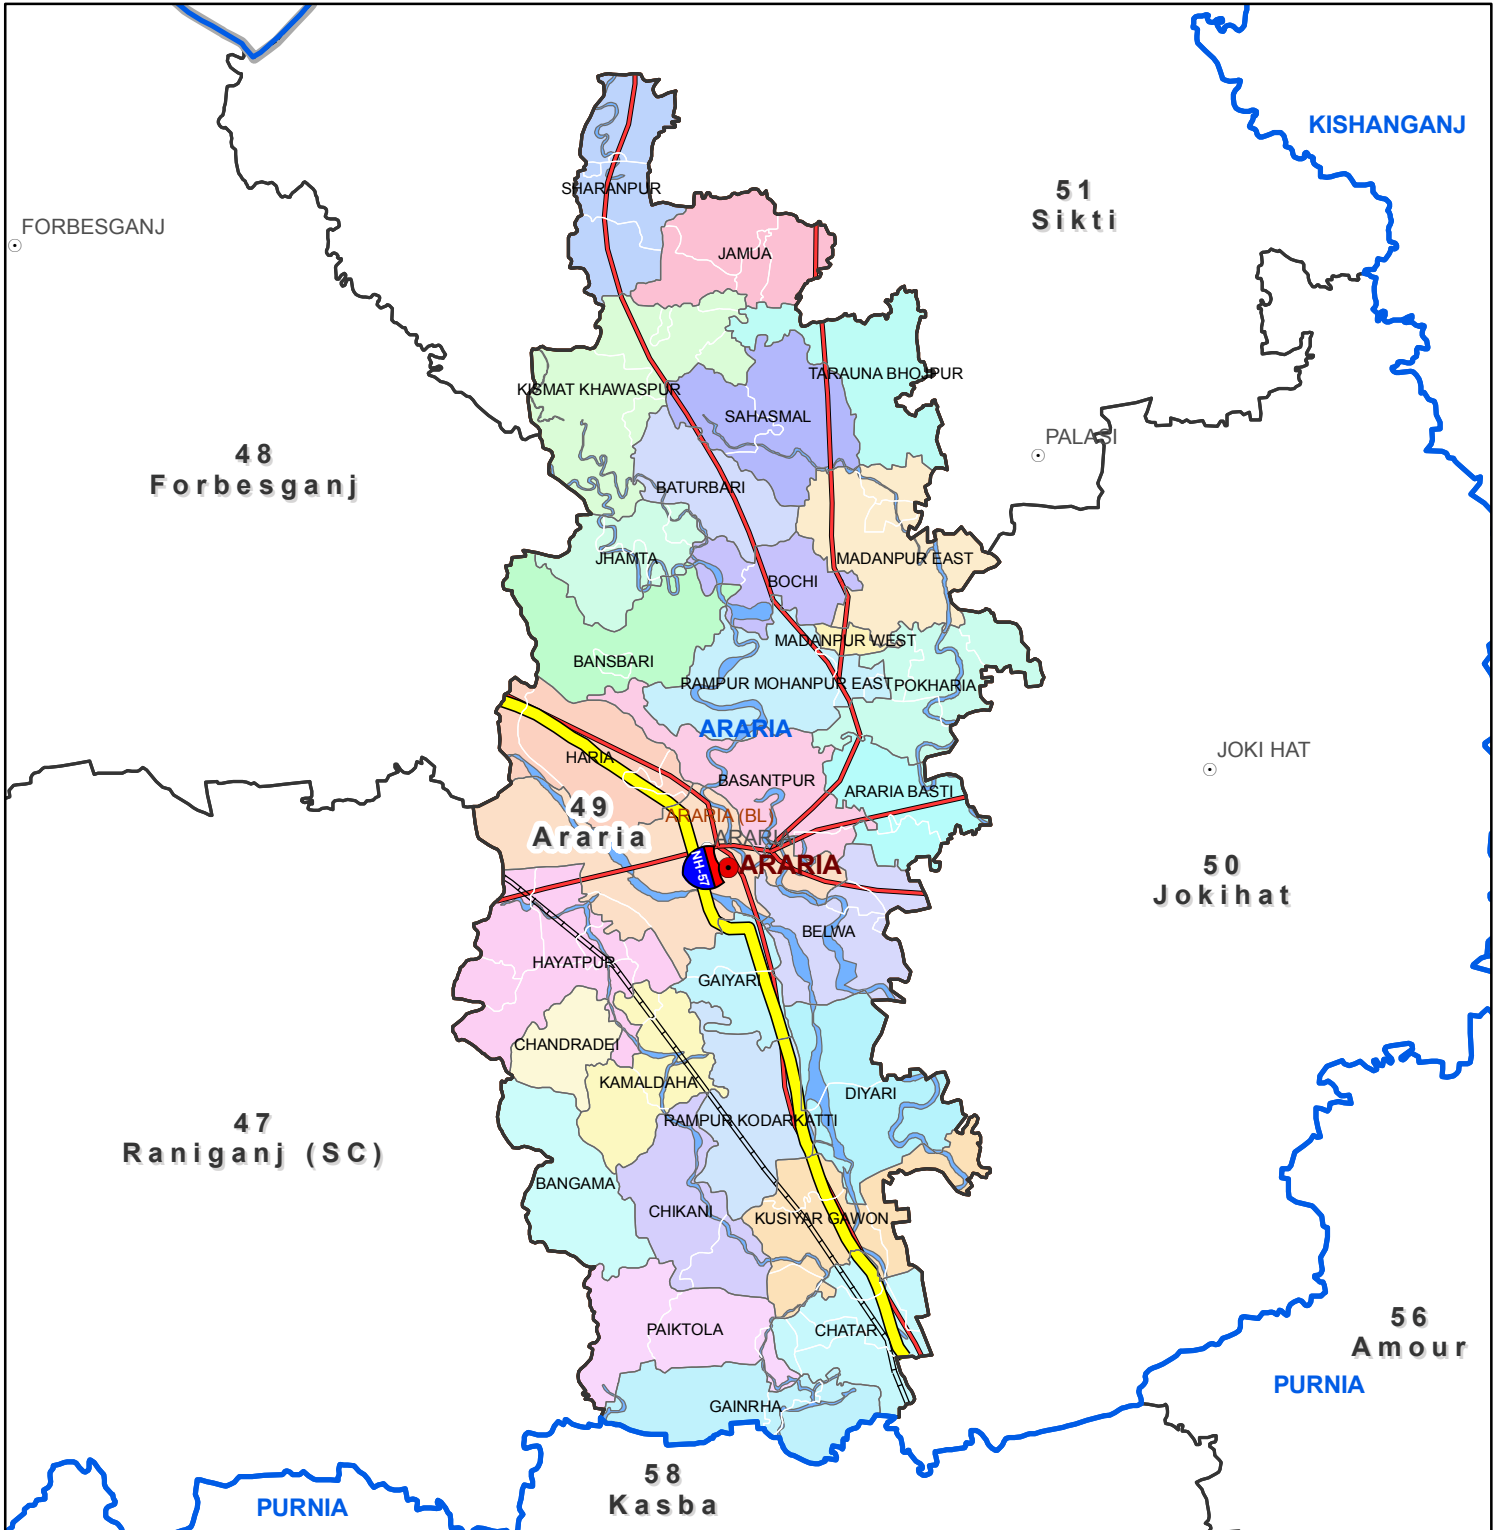

Block map
 State : BIHAR
 District : ARARIA
 Block Name : ARARIA

0 0.5 1 2
 Kilometers

Map Compiled by NIC

Legend

- | | | |
|------------------------|--------------------|------------------|
| District Head Quarters | AC Boundary | Railway |
| Sub district hqrs | Block boundary | National Highway |
| District Boundary | Panchayat Boundary | Other road |
| State Boundary | Village boundary | River |