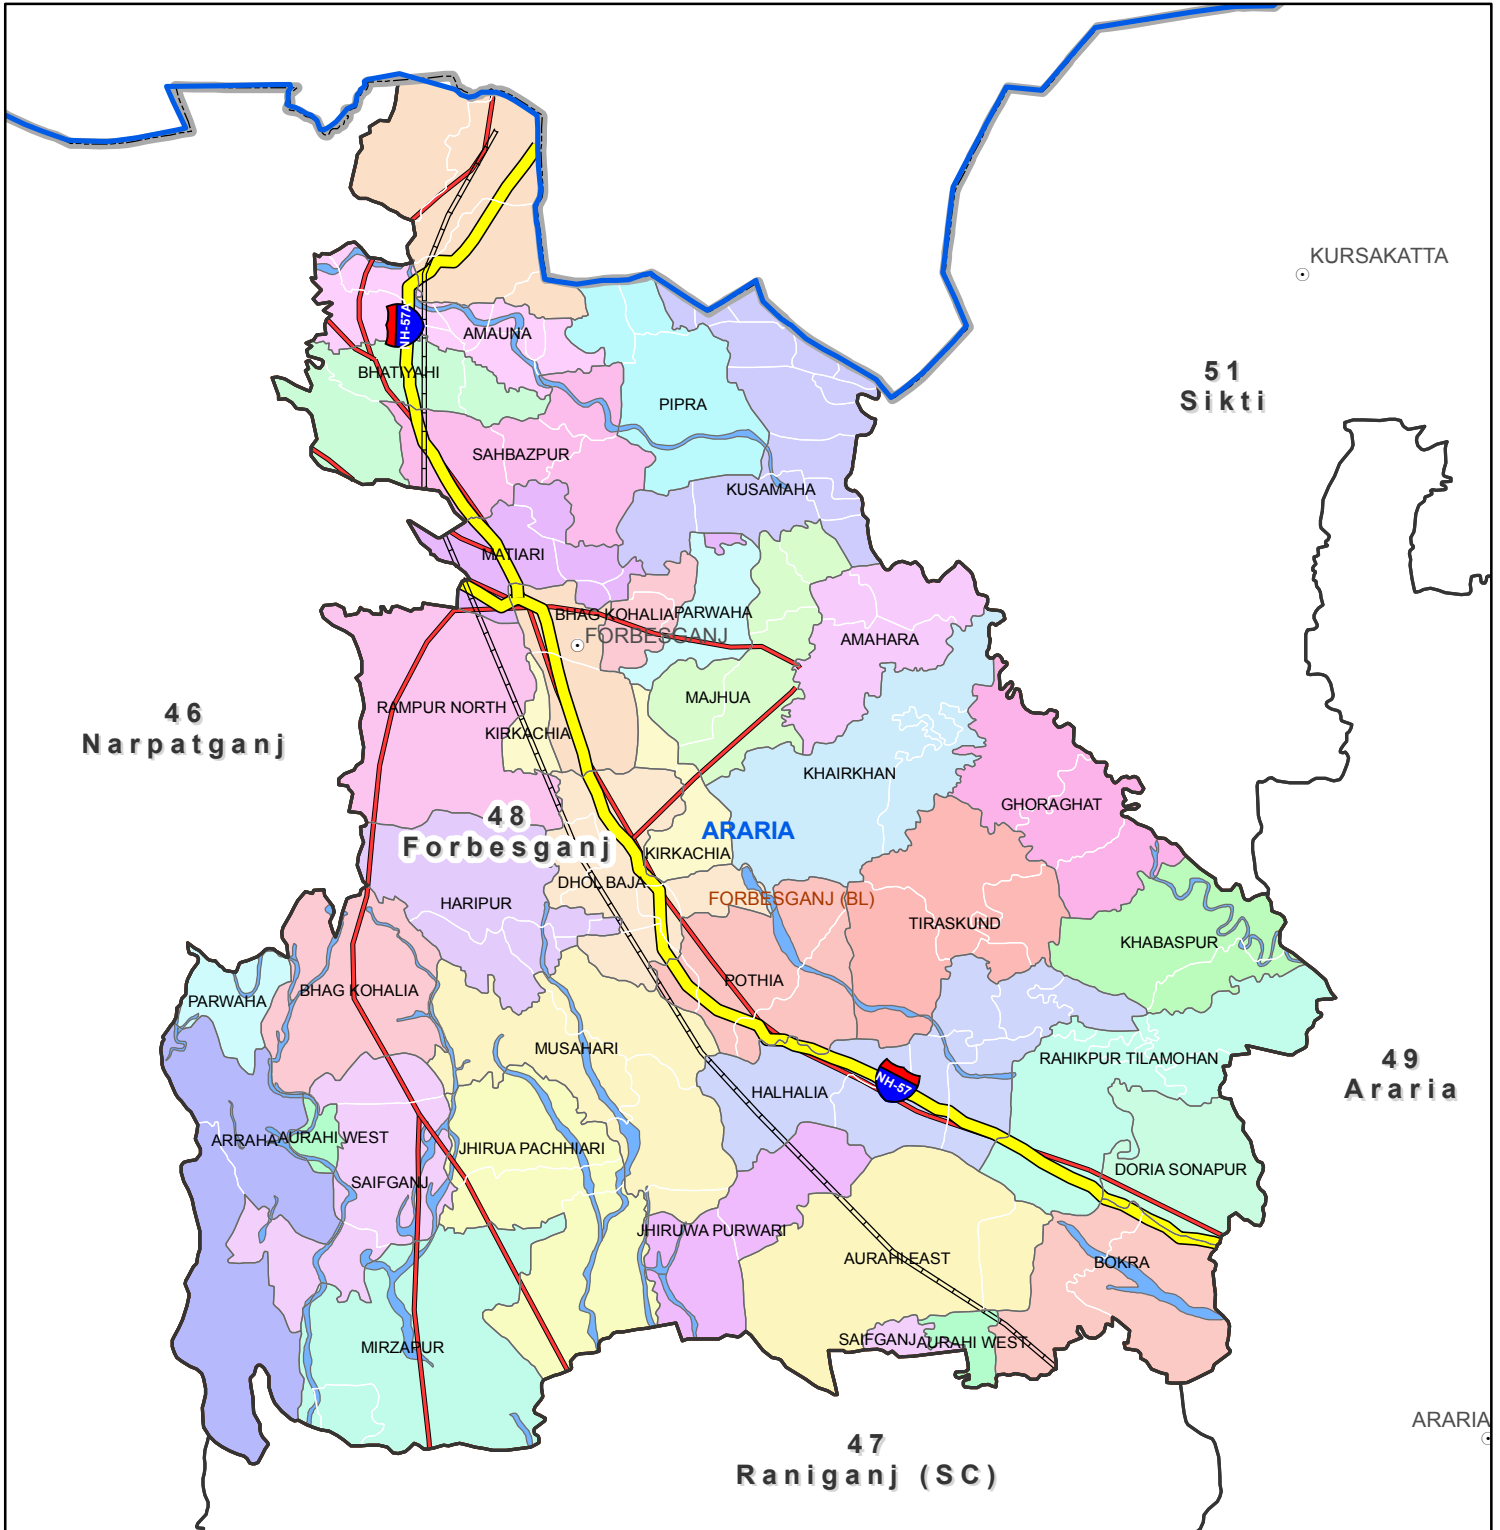

Block map
 State : BIHAR
 District : ARARIA
 Block Name : FORBESGANJ

0 0.5 1 2
 Kilometers

Map Compiled by NIC

Legend

- | | | |
|------------------------|--------------------|------------------|
| District Head Quarters | AC Boundary | Railway |
| Sub district hqrs | Block boundary | National Highway |
| District Boundary | Panchayat Boundary | Other road |
| State Boundary | Village boundary | River |