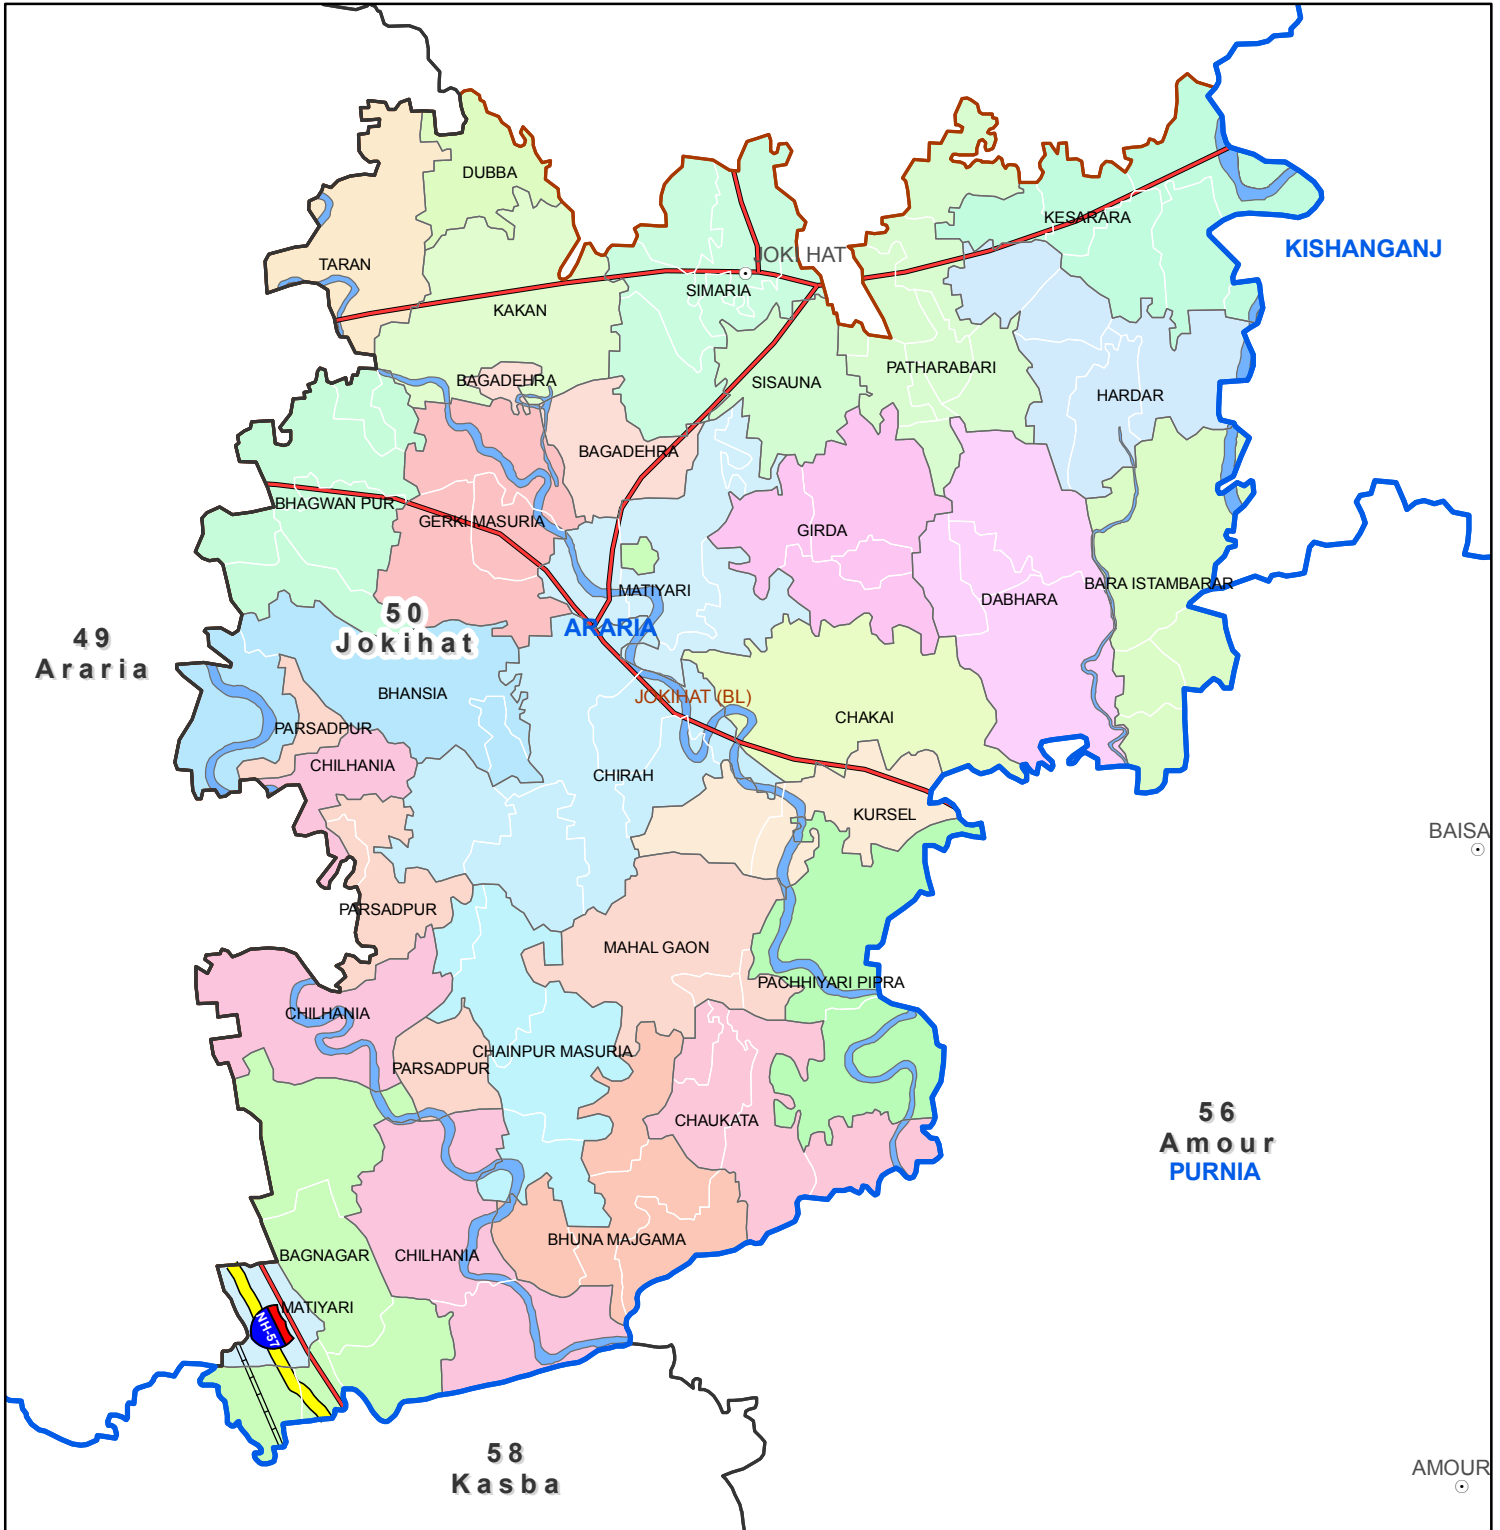

Block map
 State : BIHAR
 District : ARARIA
 Block Name : JOKIHAT

0 0.5 1 2
 Kilometers

Map Compiled by NIC

Legend

- | | | |
|------------------------|--------------------|------------------|
| District Head Quarters | AC Boundary | Railway |
| Sub district hqrs | Block boundary | National Highway |
| District Boundary | Panchayat Boundary | Other road |
| State Boundary | Village boundary | River |