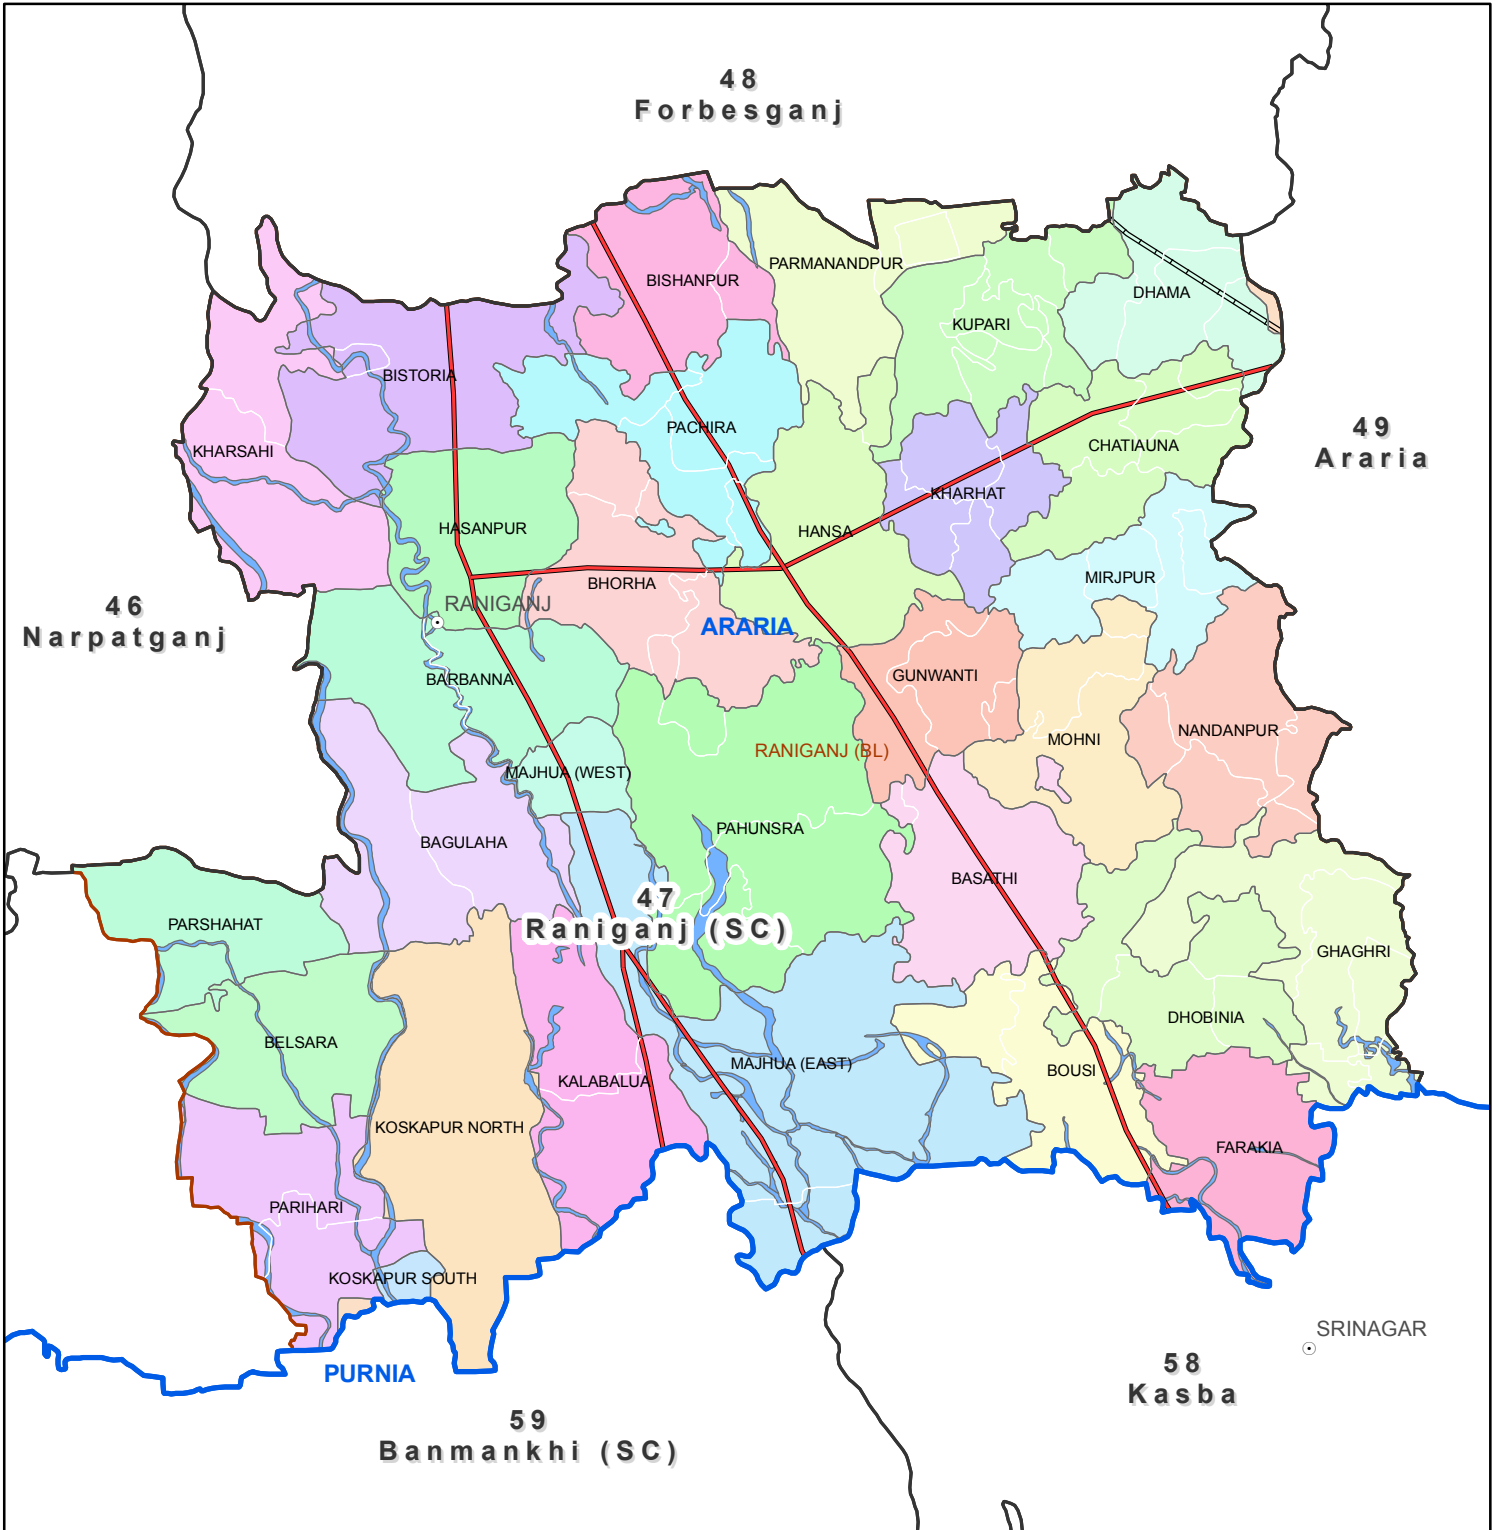

Block map
 State : BIHAR
 District : ARARIA
 Block Name : RANIGANJ

0 0.5 1 2
 Kilometers

Map Compiled by NIC

Legend

District Head Quarters	AC Boundary	Railway
Sub district hqrs	Block boundary	National Highway
District Boundary	Panchayat Boundary	Other road
State Boundary	Village boundary	River