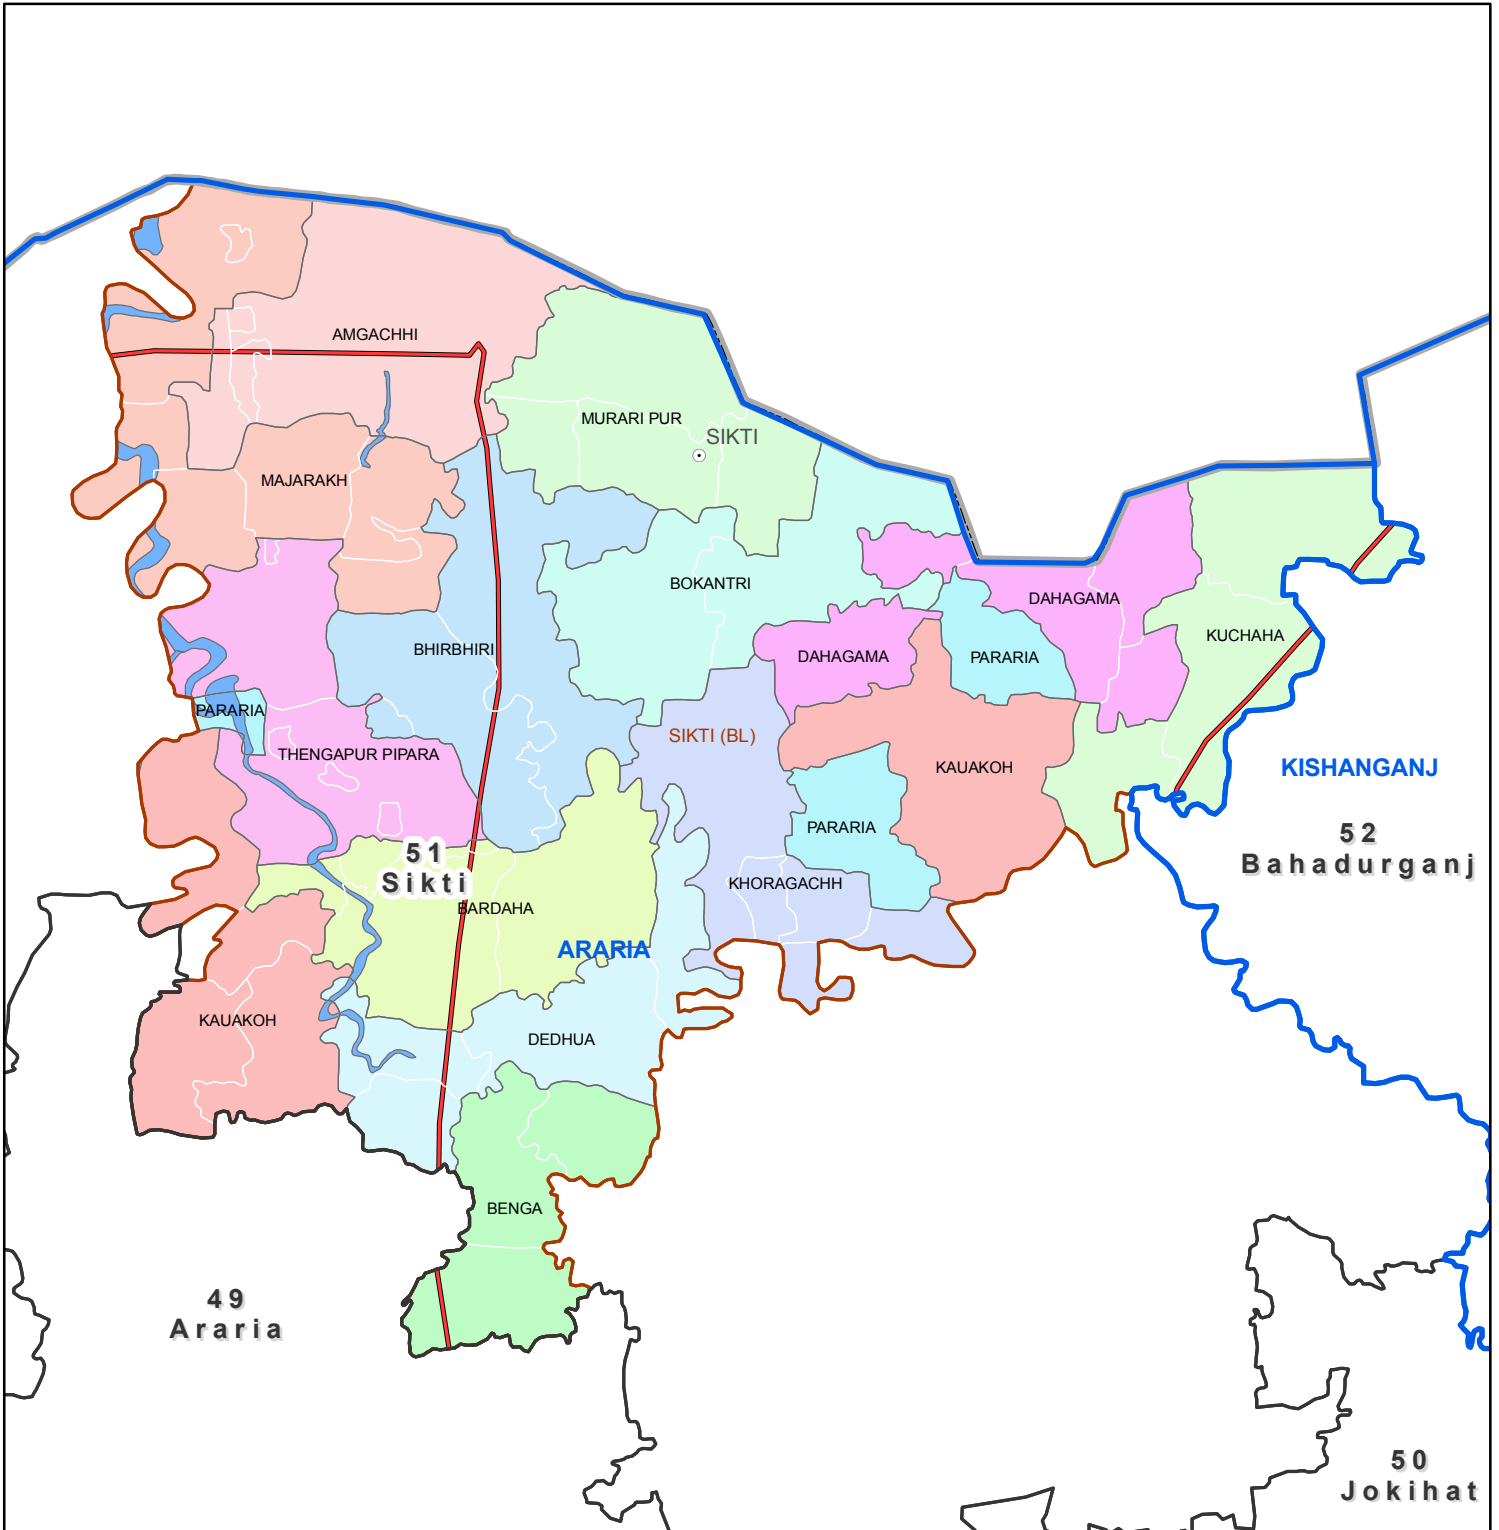

Block map
 State : BIHAR
 District : ARARIA
 Block Name : SIKTI

0 0.5 1 2
 Kilometers

Map Compiled by NIC

Legend

District Head Quarters	AC Boundary	Railway
Sub district hqrs	Block boundary	National Highway
District Boundary	Panchayat Boundary	Other road
State Boundary	Village boundary	River